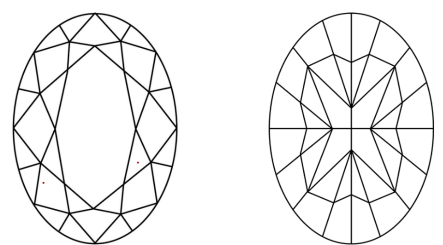

CLARITY CHARACTERISTICS

KEY TO SYMBOLS
Red symbols indicate internal characteristics.
Green symbols indicate external characteristics.