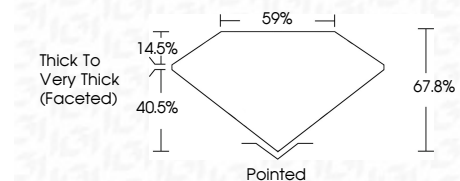

ELECTRONIC COPY

LG808606784
Report verification at igi.org

June 12, 2026
IGI Report Number **LG808606784**
Description **LABORATORY GROWN DIAMOND**
Shape and Cutting Style **OVAL BRILLIANT**
Measurements **7.52 X 5.16 X 3.50 MM**

GRADING RESULTS
Carat Weight **1.08 CARAT**
Color Grade **FANCY VIVID PINK**
Clarity Grade **VVS 2**

ADDITIONAL GRADING INFORMATION
Polish **EXCELLENT**
Symmetry **EXCELLENT**
Fluorescence **STRONG**
Inscription(s) **IGI LG808606784**
Comments: This Laboratory Grown Diamond was created by Chemical Vapor Deposition (CVD) growth process. Indications of post-growth treatment.

June 12, 2026
IGI Report No LG808606784
OVAL BRILLIANT
1.08 CARAT
FANCY VIVID PINK
VVS 2
7.52 X 5.16 X 3.50 MM
Color Grade
Clarity Grade
Depth
Table
Girdle
Thick to Very Thick (Faceted)
Pointed
EXCELLENT
EXCELLENT
STRONG
IGI LG808606784

GRADING RESULTS
Carat Weight **1.08 CARAT**
Color Grade **FANCY VIVID PINK**
Clarity Grade **VVS 2**

ADDITIONAL GRADING INFORMATION
Polish **EXCELLENT**
Symmetry **EXCELLENT**
Fluorescence **STRONG**
Inscription(s) **IGI LG808606784**