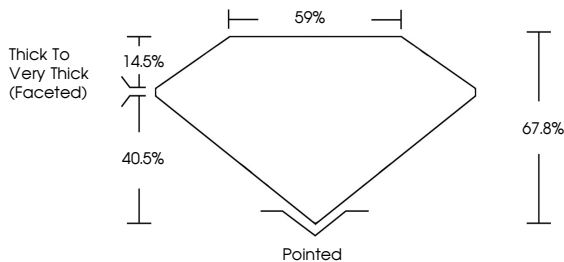

PROPORTIONS