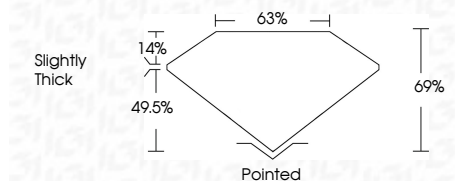

ELECTRONIC COPY

LG807699234
Report verification at igi.org

June 11, 2026
IGI Report Number **LG807699234**
Description **LABORATORY GROWN DIAMOND**
Shape and Cutting Style **CUT CORNERED
RECTANGULAR MODIFIED
BRILLIANT**

Measurements **8.36 X 5.61 X 3.87 MM**

GRADING RESULTS

Carat Weight **1.59 CARAT**
Color Grade **D**
Clarity Grade **VVS 2**

ADDITIONAL GRADING INFORMATION

Polish **EXCELLENT**
Symmetry **EXCELLENT**
Fluorescence **NONE**
Inscription(s) **IGI LG807699234**
Comments: As Grown - No indication of post-growth treatment.
This Laboratory Grown Diamond was created by High Pressure High Temperature (HPHT) growth process.
Type II

June 11, 2026
IGI Report No LG807699234
CUT CORNERED RECT. MODIFIED BRILLIANT
1.59 CARAT
D
8.36 X 5.61 X 3.87 MM
Color Grade
VVS 2
69%
63%
Slightly Thick
Pointed
EXCELLENT
EXCELLENT
NONE
IGI LG807699234
Comments: As Grown - No indication of post-growth treatment.
This Laboratory Grown Diamond was created by High Pressure High Temperature (HPHT) growth process.
Type II

GRADING RESULTS

Carat Weight **1.59 CARAT**
Color Grade **D**
Clarity Grade **VVS 2**

ADDITIONAL GRADING INFORMATION

Polish **EXCELLENT**
Symmetry **EXCELLENT**
Fluorescence **NONE**
Inscription(s) **IGI LG807699234**