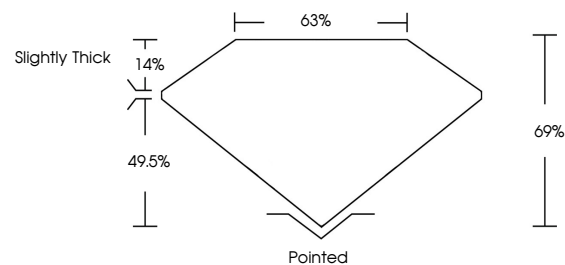

PROPORTIONS