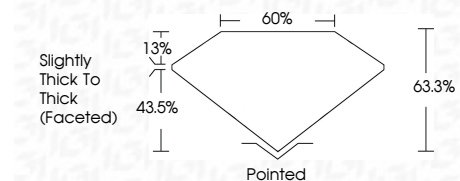

ELECTRONIC COPY

LG807697794
Report verification at igi.org

June 13, 2026
IGI Report Number **LG807697794**
Description **LABORATORY GROWN DIAMOND**

Shape and Cutting Style **PEAR MODIFIED BRILLIANT**
Measurements **9.65 X 5.97 X 3.78 MM**

GRADING RESULTS
Carat Weight **1.59 CARAT**
Color Grade **FANCY INTENSE YELLOW**
Clarity Grade **VS 2**

Sample Image Used

ADDITIONAL GRADING INFORMATION
Polish **EXCELLENT**
Symmetry **EXCELLENT**
Fluorescence **NONE**
Inscription(s) **IGI LG807697794**
Comments: This Laboratory Grown Diamond was created by Chemical Vapor Deposition (CVD) growth process.

June 13, 2026
IGI Report Number **LG807697794**
Description **LABORATORY GROWN DIAMOND**
Shape and Cutting Style **PEAR MODIFIED BRILLIANT**
Measurements **9.65 X 5.97 X 3.78 MM**

GRADING RESULTS
Carat Weight **1.59 CARAT**
Color Grade **FANCY INTENSE YELLOW**
Clarity Grade **VS 2**