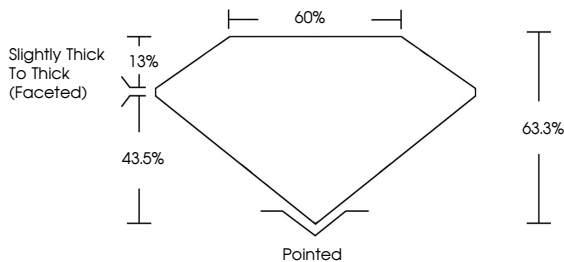

PROPORTIONS