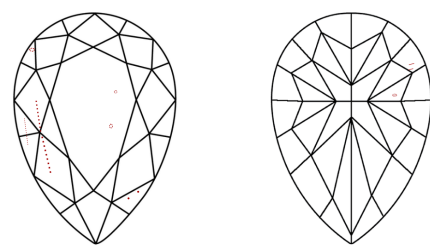

June 13, 2026
IGI Report Number **LG807697794**
Description **LABORATORY GROWN DIAMOND**
Shape and Cutting Style **PEAR MODIFIED BRILLIANT**
Measurements **9.65 X 5.97 X 3.78 MM**

GRADING RESULTS
Carat Weight **1.59 CARAT**
Color Grade **FANCY INTENSE YELLOW**
Clarity Grade **VS 2**

PROPORTIONS

CLARITY CHARACTERISTICS

KEY TO SYMBOLS
Red symbols indicate internal characteristics.
Green symbols indicate external characteristics.

COLOR

D	E	F	G	H	I	J	Faint	Very Light	Light
---	---	---	---	---	---	---	-------	------------	-------