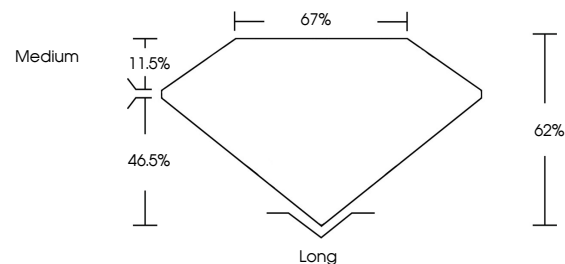

June 5, 2026
IGI Report No. **LG807697772**
EMERALD CUT
Carat Weight **1.01 CARAT**
Color Grade **D**
Clarity Grade **VVS 1**
Depth **62%**
Table **67%**
Girdle **Medium**
Culet **Long**
Polish **EXCELLENT**
Symmetry **EXCELLENT**
Fluorescence **NONE**
Inscription(s) **IGI LG807697772**
Comments: This Laboratory Grown Diamond was created by Chemical Vapor Deposition (CVD) growth process. Type IIa

LABORATORY GROWN DIAMOND REPORT

June 5, 2026
IGI Report Number **LG807697772**
Description **LABORATORY GROWN DIAMOND**
Shape and Cutting Style **EMERALD CUT**
Measurements **7.85 X 4.55 X 2.82 MM**

GRADING RESULTS
Carat Weight **1.01 CARAT**
Color Grade **D**
Clarity Grade **VVS 1**

PROPORTIONS

Sample Image Used

CLARITY CHARACTERISTICS

KEY TO SYMBOLS

Red symbols indicate internal characteristics.
Green symbols indicate external characteristics.

COLOR

D E F G H I J Faint Very Light Light