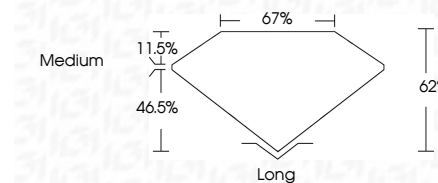

ELECTRONIC COPY

LG807697772
Report verification at igi.org

June 5, 2026
IGI Report Number **LG807697772**
Description **LABORATORY GROWN DIAMOND**
Shape and Cutting Style **EMERALD CUT**
Measurements **7.85 X 4.55 X 2.82 MM**

GRADING RESULTS
Carat Weight **1.01 CARAT**
Color Grade **D**
Clarity Grade **VVS 1**

ADDITIONAL GRADING INFORMATION
Polish **EXCELLENT**
Symmetry **EXCELLENT**
Fluorescence **NONE**
Inscription(s) **IGI LG807697772**
Comments: This Laboratory Grown Diamond was created by Chemical Vapor Deposition (CVD) growth process. Type IIa

June 5, 2026
IGI Report No. **LG807697772**
EMERALD CUT
Carat Weight **1.01 CARAT**
Color Grade **D**
Clarity Grade **VVS 1**
Depth **62%**
Table **67%**
Girdle **Medium**
Culet **Long**
Polish **EXCELLENT**
Symmetry **EXCELLENT**
Fluorescence **NONE**
Inscription(s) **IGI LG807697772**
Comments: This Laboratory Grown Diamond was created by Chemical Vapor Deposition (CVD) growth process. Type IIa

LABORATORY GROWN DIAMOND REPORT

June 5, 2026
IGI Report Number **LG807697772**
Description **LABORATORY GROWN DIAMOND**
Shape and Cutting Style **EMERALD CUT**
Measurements **7.85 X 4.55 X 2.82 MM**

GRADING RESULTS
Carat Weight **1.01 CARAT**
Color Grade **D**
Clarity Grade **VVS 1**