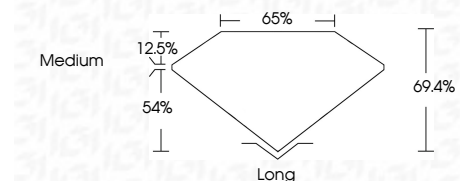

ELECTRONIC COPY

LG807682839
Report verification at igi.org

June 5, 2026
IGI Report Number **LG807682839**
Description **LABORATORY GROWN DIAMOND**
Shape and Cutting Style **EMERALD CUT**
Measurements **9.76 X 6.70 X 4.65 MM**

GRADING RESULTS
Carat Weight **3.04 CARATS**
Color Grade **D**
Clarity Grade **VS 2**

ADDITIONAL GRADING INFORMATION
Polish **EXCELLENT**
Symmetry **EXCELLENT**
Fluorescence **NONE**
Inscription(s) **IGI LG807682839**
Comments: This Laboratory Grown Diamond was created by Chemical Vapor Deposition (CVD) growth process. Type IIa

June 5, 2026
IGI Report No. LG807682839
EMERALD CUT
3.04 CARATS
D
9.76 X 6.70 X 4.65 MM
Color Grade **D**
Clarity Grade **VS 2**
Depth **69.4%**
Table **54%**
Girdle **Medium**
Culet **Long**
Polish **EXCELLENT**
Symmetry **EXCELLENT**
Fluorescence **NONE**
Inscription(s) **IGI LG807682839**
Comments: This Laboratory Grown Diamond was created by Chemical Vapor Deposition (CVD) growth process. Type IIa

LABORATORY GROWN DIAMOND REPORT

June 5, 2026
IGI Report Number **LG807682839**
Description **LABORATORY GROWN DIAMOND**
Shape and Cutting Style **EMERALD CUT**
Measurements **9.76 X 6.70 X 4.65 MM**

GRADING RESULTS
Carat Weight **3.04 CARATS**
Color Grade **D**
Clarity Grade **VS 2**