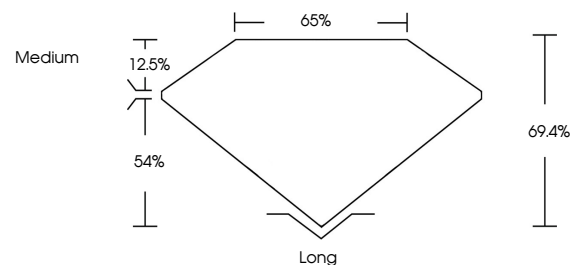

June 5, 2026
IGI Report No. LG807682839
EMERALD CUT
3.04 CARATS
D
9.76 X 6.70 X 4.65 MM
Color Grade **D**
Clarity Grade **VS 2**
Depth **69.4%**
Table **54%**
Girdle **Medium**
Culet **Long**
Polish **EXCELLENT**
Symmetry **EXCELLENT**
Fluorescence **NONE**
Inscription(s) **IGI LG807682839**
Comments: This Laboratory Grown Diamond was created by Chemical Vapor Deposition (CVD) growth process. Type IIa

LABORATORY GROWN DIAMOND REPORT

June 5, 2026
IGI Report Number **LG807682839**
Description **LABORATORY GROWN DIAMOND**
Shape and Cutting Style **EMERALD CUT**
Measurements **9.76 X 6.70 X 4.65 MM**

GRADING RESULTS
Carat Weight **3.04 CARATS**
Color Grade **D**
Clarity Grade **VS 2**

PROPORTIONS

Sample Image Used

CLARITY CHARACTERISTICS

KEY TO SYMBOLS

Red symbols indicate internal characteristics.
Green symbols indicate external characteristics.

COLOR

D E F G H I J Faint Very Light Light