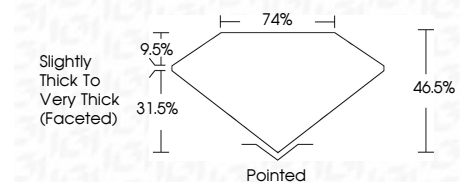

ELECTRONIC COPY

LG807673849
Report verification at igi.org

June 25, 2026
IGI Report Number **LG807673849**
Description **LABORATORY GROWN DIAMOND**
Shape and Cutting Style **HEART MODIFIED BRILLIANT**
Measurements **6.46 X 8.15 X 3.79 MM**

GRADING RESULTS

Carat Weight **1.50 CARAT**
Color Grade **FANCY INTENSE YELLOW**
Clarity Grade **VS 1**

Sample Image Used

ADDITIONAL GRADING INFORMATION

Polish **EXCELLENT**
Symmetry **EXCELLENT**
Fluorescence **NONE**
Inscription(s) **IGI LG807673849**
Comments: This Laboratory Grown Diamond was created by Chemical Vapor Deposition (CVD) growth process.

June 25, 2026
IGI Report No **LG807673849**
HEART MODIFIED BRILLIANT
6.46 X 8.15 X 3.79 MM
1.50 CARAT
Color Grade **FANCY INTENSE YELLOW**
Clarity Grade **VS 1**
Depth **46.5%**
Table **31.5%**
Girdle **Slightly Thick To Very Thick (Faceted)**
Culet **Pointed**
Polish **EXCELLENT**
Symmetry **EXCELLENT**
Fluorescence **NONE**
Inscription(s) **IGI LG807673849**
Comments: This Laboratory Grown Diamond was created by Chemical Vapor Deposition (CVD) growth process.

June 25, 2026
IGI Report Number **LG807673849**
Description **LABORATORY GROWN DIAMOND**
Shape and Cutting Style **HEART MODIFIED BRILLIANT**
Measurements **6.46 X 8.15 X 3.79 MM**

GRADING RESULTS

Carat Weight **1.50 CARAT**
Color Grade **FANCY INTENSE YELLOW**
Clarity Grade **VS 1**