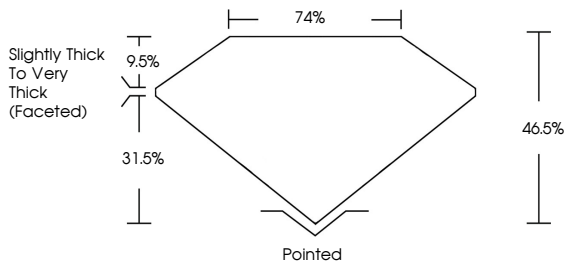

June 25, 2026
IGI Report Number **LG807673849**
Description **LABORATORY GROWN DIAMOND**
Shape and Cutting Style **HEART MODIFIED BRILLIANT**
Measurements **6.46 X 8.15 X 3.79 MM**

GRADING RESULTS

Carat Weight **1.50 CARAT**
Color Grade **FANCY INTENSE YELLOW**
Clarity Grade **VS 1**

PROPORTIONS

CLARITY CHARACTERISTICS

KEY TO SYMBOLS

Red symbols indicate internal characteristics.
Green symbols indicate external characteristics.

COLOR

D	E	F	G	H	I	J	Faint	Very Light	Light
---	---	---	---	---	---	---	-------	------------	-------