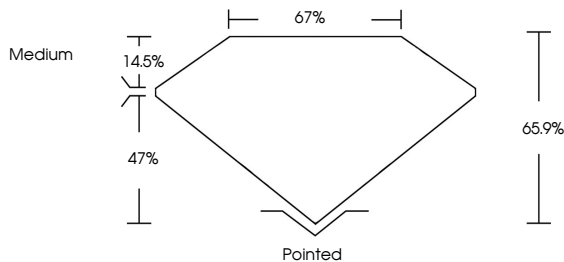

Measurements **9.14 X 6.22 X 4.10 MM**

GRADING RESULTS

Carat Weight **2.05 CARATS**
Color Grade **D**
Clarity Grade **VVS 2**

ADDITIONAL GRADING INFORMATION

Polish **EXCELLENT**
Symmetry **EXCELLENT**
Fluorescence **NONE**
Inscription(s) **IGI LG807666305**

GRADING RESULTS

Carat Weight **2.05 CARATS**
Color Grade **D**
Clarity Grade **VVS 2**

ADDITIONAL GRADING INFORMATION

Polish **EXCELLENT**
Symmetry **EXCELLENT**
Fluorescence **NONE**
Inscription(s) **IGI LG807666305**

Comments: This Laboratory Grown Diamond was created by Chemical Vapor Deposition (CVD) growth process. Type IIa

PROPORTIONS

CLARITY CHARACTERISTICS

KEY TO SYMBOLS
Red symbols indicate internal characteristics.
Green symbols indicate external characteristics.

Sample Image Used

COLOR

D E F G H I J Faint Very Light Light

CLARITY

FL	IF	VVS ¹⁻²	VS ¹⁻²	SI ¹⁻²	I ¹⁻³
Flawless	Internally Flawless	Very Very Slightly Included	Very Slightly Included	Slightly Included	Included