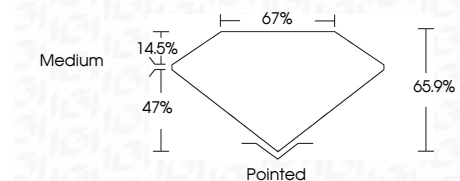

ELECTRONIC COPY

LG807666305
Report verification at igi.org

June 4, 2026
IGI Report Number **LG807666305**
Description **LABORATORY GROWN DIAMOND**

Shape and Cutting Style **CUT CORNERED
RECTANGULAR MODIFIED
BRILLIANT**

Measurements **9.14 X 6.22 X 4.10 MM**

GRADING RESULTS

Carat Weight **2.05 CARATS**
Color Grade **D**
Clarity Grade **VVS 2**

ADDITIONAL GRADING INFORMATION

Polish **EXCELLENT**
Symmetry **EXCELLENT**
Fluorescence **NONE**
Inscription(s) **IGI LG807666305**

Comments: This Laboratory Grown Diamond was created by Chemical Vapor Deposition (CVD) growth process. Type IIa

June 4, 2026
IGI Report No. **LG807666305**
CUT CORNERED RECT. MODIFIED BRILLIANT
9.14 X 6.22 X 4.10 MM
2.05 CARATS
Color Grade **D**
Clarity Grade **VVS 2**
Depth **65.9%**
Table **67%**
Girdle **Medium**
Culet **Pointed**
Polish **EXCELLENT**
Symmetry **EXCELLENT**
Fluorescence **NONE**
Inscription(s) **IGI LG807666305**
Comments: This Laboratory Grown Diamond was created by Chemical Vapor Deposition (CVD) growth process. Type IIa

GRADING RESULTS

Carat Weight **2.05 CARATS**
Color Grade **D**
Clarity Grade **VVS 2**

ADDITIONAL GRADING INFORMATION

Polish **EXCELLENT**
Symmetry **EXCELLENT**
Fluorescence **NONE**
Inscription(s) **IGI LG807666305**