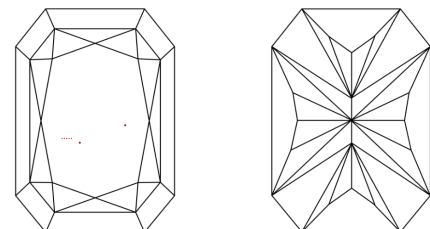

CLARITY CHARACTERISTICS

KEY TO SYMBOLS
Red symbols indicate internal characteristics.
Green symbols indicate external characteristics.