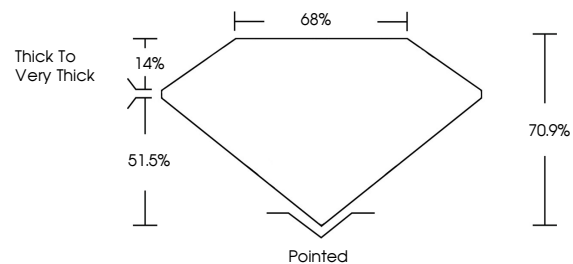

PROPORTIONS