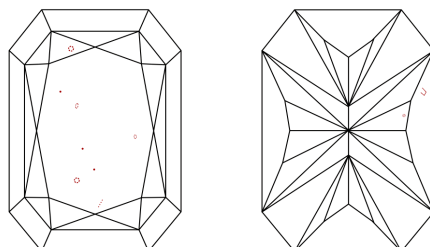

CLARITY CHARACTERISTICS

KEY TO SYMBOLS

Red symbols indicate internal characteristics.
Green symbols indicate external characteristics.