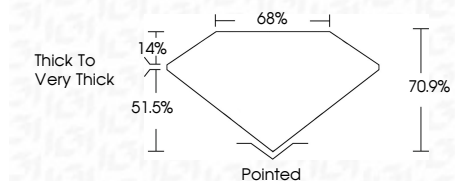

ELECTRONIC COPY

LG807657764
Report verification at igi.org

June 5, 2026
IGI Report Number **LG807657764**
Description **LABORATORY GROWN DIAMOND**
Shape and Cutting Style **CUT CORNERED
RECTANGULAR MODIFIED
BRILLIANT**
Measurements **6.99 X 4.74 X 3.36 MM**

GRADING RESULTS

Carat Weight **1.00 CARAT**
Color Grade **G**
Clarity Grade **VS 1**

ADDITIONAL GRADING INFORMATION

Polish **VERY GOOD**
Symmetry **VERY GOOD**
Fluorescence **NONE**
Inscription(s) **IGI LG807657764**
Comments: This Laboratory Grown Diamond was created by Chemical Vapor Deposition (CVD) growth process. Type IIa

June 5, 2026
IGI Report No **LG807657764**
CUT CORNERED RECT. MODIFIED BRILLIANT
6.99 X 4.74 X 3.36 MM
Carat Weight **1.00 CARAT**
Color Grade **G**
Clarity Grade **VS 1**
Depth **70.9%**
Table **65%**
Girdle **Thick to Very Thick**
Culet **Pointed**
Polish **VERY GOOD**
Symmetry **VERY GOOD**
Fluorescence **NONE**
Inscription(s) **IGI LG807657764**
Comments: This Laboratory Grown Diamond was created by Chemical Vapor Deposition (CVD) growth process. Type IIa

LABORATORY GROWN DIAMOND REPORT

June 5, 2026
IGI Report Number **LG807657764**
Description **LABORATORY GROWN DIAMOND**
Shape and Cutting Style **CUT CORNERED RECTANGULAR
MODIFIED BRILLIANT**
Measurements **6.99 X 4.74 X 3.36 MM**