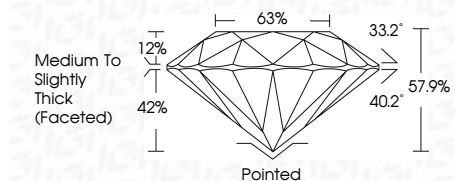

ELECTRONIC COPY

LG807624594
Report verification at igi.org

June 15, 2026
IGI Report Number **LG807624594**
Description **LABORATORY GROWN DIAMOND**
Shape and Cutting Style **ROUND BRILLIANT**
Measurements **8.14 - 8.22 X 4.73 MM**

GRADING RESULTS

Carat Weight **1.94 CARAT**
Color Grade **D**
Clarity Grade **VS 1**
Cut Grade **EXCELLENT**

ADDITIONAL GRADING INFORMATION

Polish **EXCELLENT**
Symmetry **EXCELLENT**
Fluorescence **NONE**
Inscription(s) **IGI LG807624594**
Comments: This Laboratory Grown Diamond was created by Chemical Vapor Deposition (CVD) growth process. Type IIa

June 15, 2026
IGI Report No. **LG807624594**
ROUND BRILLIANT
8.14 - 8.22 X 4.73 MM
Carat Weight **1.94 CARAT**
Color Grade **D**
Clarity Grade **VS 1**
Cut Grade **EXCELLENT**
Depth **57.9%**
Table **63%**
Girdle **Medium To Slightly Thick (Faceted)**
Culet **Pointed**
Polish **EXCELLENT**
Symmetry **EXCELLENT**
Fluorescence **NONE**
Inscription(s) **IGI LG807624594**
Comments: This Laboratory Grown Diamond was created by Chemical Vapor Deposition (CVD) growth process. Type IIa

June 15, 2026
IGI Report Number **LG807624594**
Description **LABORATORY GROWN DIAMOND**
Shape and Cutting Style **ROUND BRILLIANT**
Measurements **8.14 - 8.22 X 4.73 MM**

GRADING RESULTS

Carat Weight **1.94 CARAT**
Color Grade **D**
Clarity Grade **VS 1**
Cut Grade **EXCELLENT**