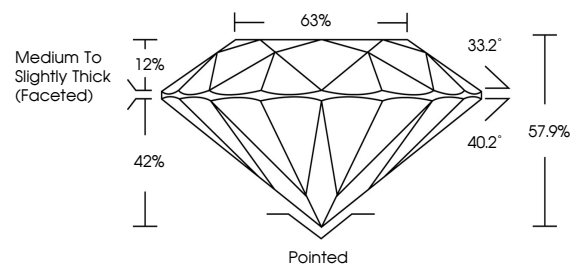

ELECTRONIC COPY

LG807624594
Report verification at igi.org

June 15, 2026
IGI Report Number **LG807624594**
Description **LABORATORY GROWN DIAMOND**
Shape and Cutting Style **ROUND BRILLIANT**
Measurements **8.14 - 8.22 X 4.73 MM**

June 15, 2026
IGI Report No. **LG807624594**
ROUND BRILLIANT
8.14 - 8.22 X 4.73 MM
Carat Weight **1.94 CARAT**
Color Grade **D**
Clarity Grade **VS 1**
Cut Grade **EXCELLENT**
Depth **57.9%**
Table **63%**
Girdle **Medium To Slightly Thick (Faceted)**
Culet **Pointed**
Polish **EXCELLENT**
Symmetry **EXCELLENT**
Fluorescence **NONE**
Inscription(s) **IGI LG807624594**
Comments: This Laboratory Grown Diamond was created by Chemical Vapor Deposition (CVD) growth process. Type IIa

June 15, 2026
IGI Report Number **LG807624594**
Description **LABORATORY GROWN DIAMOND**
Shape and Cutting Style **ROUND BRILLIANT**
Measurements **8.14 - 8.22 X 4.73 MM**

GRADING RESULTS

Carat Weight **1.94 CARAT**
Color Grade **D**
Clarity Grade **VS 1**
Cut Grade **EXCELLENT**

PROPORTIONS

CLARITY CHARACTERISTICS

KEY TO SYMBOLS

Red symbols indicate internal characteristics.
Green symbols indicate external characteristics.

Sample Image Used

COLOR

D E F G H I J Faint Very Light Light