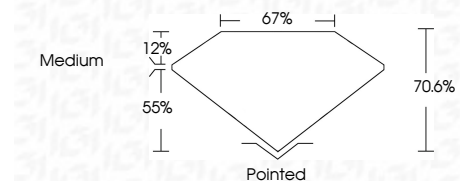

ELECTRONIC COPY

LG807623071
Report verification at igi.org

June 22, 2026
IGI Report Number **LG807623071**
Description **LABORATORY GROWN DIAMOND**
Shape and Cutting Style **PRINCESS CUT**
Measurements **6.36 X 6.32 X 4.46 MM**

GRADING RESULTS

Carat Weight **1.58 CARAT**
Color Grade **E**
Clarity Grade **VVS 2**

ADDITIONAL GRADING INFORMATION

Polish **EXCELLENT**
Symmetry **EXCELLENT**
Fluorescence **NONE**
Inscription(s) **(IGI) LG807623071**
Comments: This Laboratory Grown Diamond was created by Chemical Vapor Deposition (CVD) growth process. Type IIa

June 22, 2026
IGI Report No. LG807623071
PRINCESS CUT
6.36 X 6.32 X 4.46 MM
1.58 CARAT
Color Grade **E**
Clarity Grade **VVS 2**
Depth **70.6%**
Table **67%**
Girdle **Medium**
Culet **Pointed**
Polish **EXCELLENT**
Symmetry **EXCELLENT**
Fluorescence **NONE**
Inscription(s) **(IGI) LG807623071**
Comments: This Laboratory Grown Diamond was created by Chemical Vapor Deposition (CVD) growth process. Type IIa

June 22, 2026
IGI Report Number **LG807623071**
Description **LABORATORY GROWN DIAMOND**
Shape and Cutting Style **PRINCESS CUT**
Measurements **6.36 X 6.32 X 4.46 MM**

GRADING RESULTS

Carat Weight **1.58 CARAT**
Color Grade **E**
Clarity Grade **VVS 2**