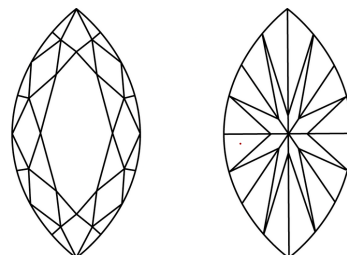

GRADING RESULTS

Carat Weight **1.01 CARAT**
Color Grade **D**
Clarity Grade **VVS 1**

ADDITIONAL GRADING INFORMATION

Polish **EXCELLENT**
Symmetry **EXCELLENT**
Fluorescence **NONE**
Inscription(s) **IGI LG807623064**

Comments: This Laboratory Grown Diamond was created by Chemical Vapor Deposition (CVD) growth process. Type IIa

PROPORTIONS

Sample Image Used

CLARITY CHARACTERISTICS

KEY TO SYMBOLS

Red symbols indicate internal characteristics.
Green symbols indicate external characteristics.