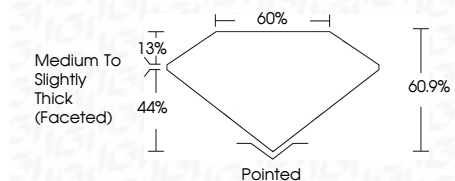

ELECTRONIC COPY

LG807623064
Report verification at igi.org

June 22, 2026
IGI Report Number **LG807623064**
Description **LABORATORY GROWN DIAMOND**
Shape and Cutting Style **MARQUISE BRILLIANT**
Measurements **10.25 X 5.30 X 3.23 MM**

GRADING RESULTS

Carat Weight **1.01 CARAT**
Color Grade **D**
Clarity Grade **VVS 1**

ADDITIONAL GRADING INFORMATION

Polish **EXCELLENT**
Symmetry **EXCELLENT**
Fluorescence **NONE**
Inscription(s) **IGI LG807623064**
Comments: This Laboratory Grown Diamond was created by Chemical Vapor Deposition (CVD) growth process. Type IIa

June 22, 2026
IGI Report No. **LG807623064**
MARQUISE BRILLIANT
10.25 X 5.30 X 3.23 MM
1.01 CARAT
D
Color Grade
VVS 1
60.9%
60%
Medium to Slightly Thick (Faceted)
Pointed
EXCELLENT
EXCELLENT
NONE
IGI LG807623064
Inscription(s)
Comments: This Laboratory Grown Diamond was created by Chemical Vapor Deposition (CVD) growth process. Type IIa

GRADING RESULTS

Carat Weight **1.01 CARAT**
Color Grade **D**
Clarity Grade **VVS 1**

ADDITIONAL GRADING INFORMATION

Polish **EXCELLENT**
Symmetry **EXCELLENT**
Fluorescence **NONE**
Inscription(s) **IGI LG807623064**