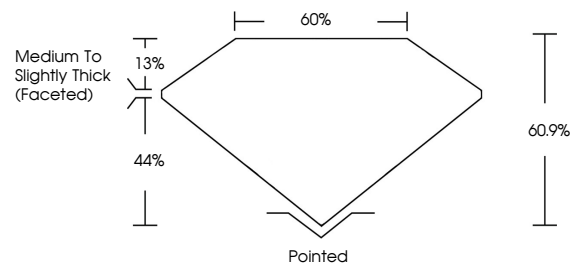

GRADING RESULTS

Carat Weight **1.01 CARAT**
Color Grade **D**
Clarity Grade **VVS 1**

ADDITIONAL GRADING INFORMATION

Polish **EXCELLENT**
Symmetry **EXCELLENT**
Fluorescence **NONE**
Inscription(s) **IGI LG807623064**

Comments: This Laboratory Grown Diamond was created by Chemical Vapor Deposition (CVD) growth process. Type IIa

PROPORTIONS

Sample Image Used

CLARITY CHARACTERISTICS

KEY TO SYMBOLS

Red symbols indicate internal characteristics.
Green symbols indicate external characteristics.