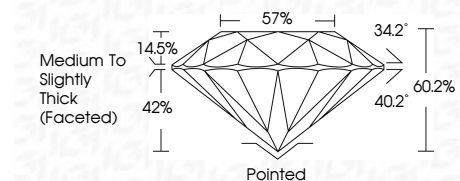

**ELECTRONIC COPY**

LG807622869  
Report verification at igi.org

June 23, 2026  
IGI Report Number **LG807622869**  
Description **LABORATORY GROWN DIAMOND**  
Shape and Cutting Style **ROUND BRILLIANT**  
Measurements **7.37 - 7.41 X 4.45 MM**

**GRADING RESULTS**  
Carat Weight **1.50 CARAT**  
Color Grade **D**  
Clarity Grade **VVS 2**  
Cut Grade **IDEAL**

**ADDITIONAL GRADING INFORMATION**  
Polish **EXCELLENT**  
Symmetry **EXCELLENT**  
Fluorescence **NONE**  
Inscription(s) **IGI LG807622869**  
Comments: This Laboratory Grown Diamond was created by Chemical Vapor Deposition (CVD) growth process. Type IIa

June 23, 2026  
IGI Report No. LG807622869  
**ROUND BRILLIANT**  
1.50 CARAT  
D  
VVS 2  
IDEAL  
60.2%  
57%  
Medium To Slightly Thick (Faceted)  
Pointed  
EXCELLENT  
EXCELLENT  
NONE  
IGI LG807622869  
Comments: This Laboratory Grown Diamond was created by Chemical Vapor Deposition (CVD) growth process. Type IIa

June 23, 2026  
IGI Report Number **LG807622869**  
Description **LABORATORY GROWN DIAMOND**  
Shape and Cutting Style **ROUND BRILLIANT**  
Measurements **7.37 - 7.41 X 4.45 MM**

**GRADING RESULTS**  
Carat Weight **1.50 CARAT**  
Color Grade **D**  
Clarity Grade **VVS 2**  
Cut Grade **IDEAL**