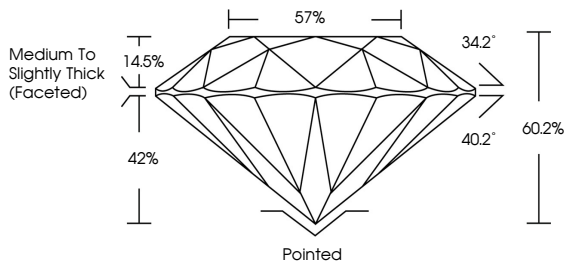

PROPORTIONS