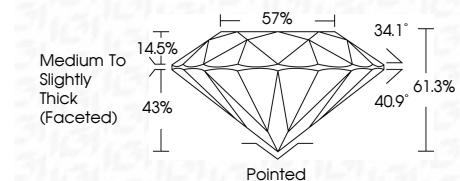

ELECTRONIC COPY

LG805690372
Report verification at igi.org

June 8, 2026
IGI Report Number **LG805690372**
Description **LABORATORY GROWN DIAMOND**
Shape and Cutting Style **ROUND BRILLIANT**
Measurements **9.73 - 9.78 X 5.98 MM**

GRADING RESULTS
Carat Weight **3.50 CARATS**
Color Grade **F**
Clarity Grade **VS 1**
Cut Grade **IDEAL**

ADDITIONAL GRADING INFORMATION
Polish **EXCELLENT**
Symmetry **EXCELLENT**
Fluorescence **NONE**
Inscription(s) **IGI LG805690372**
Comments: This Laboratory Grown Diamond was created by Chemical Vapor Deposition (CVD) growth process. Type IIa

June 8, 2026
IGI Report No. **LG805690372**
ROUND BRILLIANT
Carat Weight **3.50 CARATS**
Color Grade **F**
Clarity Grade **VS 1**
Cut Grade **IDEAL**
Depth **61.3%**
Table **57%**
Girdle **Medium To Slightly Thick (Faceted)**
Culet **Pointed**
Polish **EXCELLENT**
Symmetry **EXCELLENT**
Fluorescence **NONE**
Inscription(s) **IGI LG805690372**
Comments: This Laboratory Grown Diamond was created by Chemical Vapor Deposition (CVD) growth process. Type IIa

June 8, 2026
IGI Report Number **LG805690372**
Description **LABORATORY GROWN DIAMOND**
Shape and Cutting Style **ROUND BRILLIANT**
Measurements **9.73 - 9.78 X 5.98 MM**

GRADING RESULTS
Carat Weight **3.50 CARATS**
Color Grade **F**
Clarity Grade **VS 1**
Cut Grade **IDEAL**