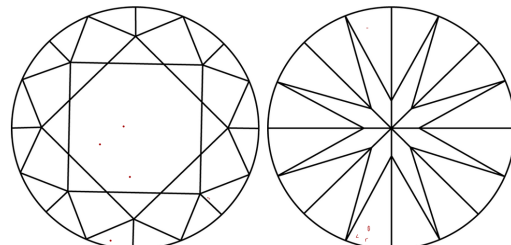

June 8, 2026
IGI Report Number **LG805690372**
Description **LABORATORY GROWN DIAMOND**
Shape and Cutting Style **ROUND BRILLIANT**
Measurements **9.73 - 9.78 X 5.98 MM**

GRADING RESULTS
Carat Weight **3.50 CARATS**
Color Grade **F**
Clarity Grade **VS 1**
Cut Grade **IDEAL**

PROPORTIONS

CLARITY CHARACTERISTICS

KEY TO SYMBOLS
Red symbols indicate internal characteristics.
Green symbols indicate external characteristics.

Sample Image Used

COLOR

D	E	F	G	H	I	J	Faint	Very Light	Light
---	---	---	---	---	---	---	-------	------------	-------