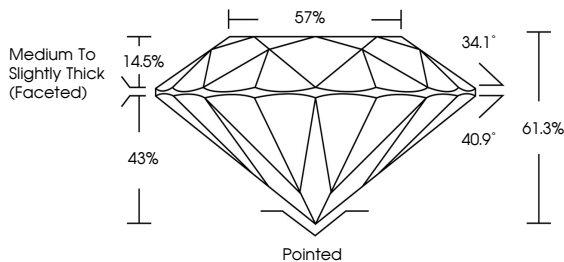

PROPORTIONS