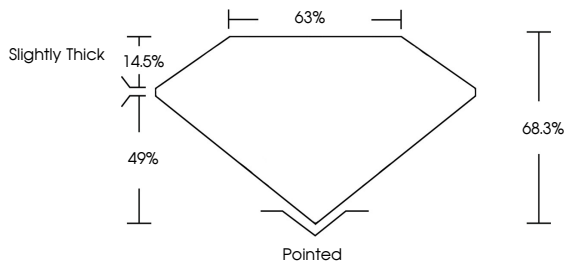

Measurements **10.12 X 7.13 X 4.87 MM**

GRADING RESULTS

Carat Weight **3.03 CARATS**

Color Grade **D**

Clarity Grade **VVS 2**

ADDITIONAL GRADING INFORMATION

Polish **EXCELLENT**

Symmetry **EXCELLENT**

GRADING RESULTS

Carat Weight **3.03 CARATS**

Color Grade **D**

Clarity Grade **VVS 2**

ADDITIONAL GRADING INFORMATION

Polish **EXCELLENT**

Symmetry **EXCELLENT**

Fluorescence **NONE**

Inscription(s) **IGI LG805670871**

Comments: This Laboratory Grown Diamond was created by Chemical Vapor Deposition (CVD) growth process. Type IIa

PROPORTIONS

CLARITY CHARACTERISTICS

KEY TO SYMBOLS

Red symbols indicate internal characteristics.
Green symbols indicate external characteristics.