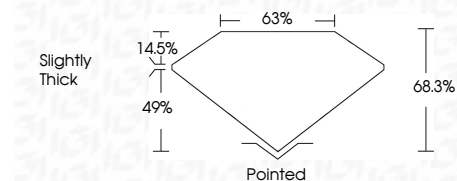

ELECTRONIC COPY

LG805670871
Report verification at igi.org

May 30, 2026

IGI Report Number **LG805670871**

Description **LABORATORY GROWN DIAMOND**

Shape and Cutting Style **CUT CORNERED
RECTANGULAR MODIFIED
BRILLIANT**

Measurements **10.12 X 7.13 X 4.87 MM**

GRADING RESULTS

Carat Weight **3.03 CARATS**

Color Grade **D**

Clarity Grade **VVS 2**

ADDITIONAL GRADING INFORMATION

Polish **EXCELLENT**

Symmetry **EXCELLENT**

Fluorescence **NONE**

Inscription(s) **IGI LG805670871**

Comments: This Laboratory Grown Diamond was created by Chemical Vapor Deposition (CVD) growth process. Type IIa

IGI

May 30, 2026	IGI Report No LG805670871	CUT CORNERED RECT. MODIFIED BRILLIANT	10.12 X 7.13 X 4.87 MM	3.03 CARATS	D	VVS 2	68.3%	63%	Slightly Thick	Pointed	EXCELLENT	EXCELLENT	NONE	IGI LG805670871
IGI	Color Grade	Clarity Grade	Table	Girdle	Culet	Polish	Symmetry	Fluorescence	Inscription(s)	Comments: This Laboratory Grown Diamond was created by Chemical Vapor Deposition (CVD) growth process. Type IIa				

GRADING RESULTS

Carat Weight **3.03 CARATS**

Color Grade **D**

Clarity Grade **VVS 2**

ADDITIONAL GRADING INFORMATION

Polish **EXCELLENT**

Symmetry **EXCELLENT**

Fluorescence **NONE**