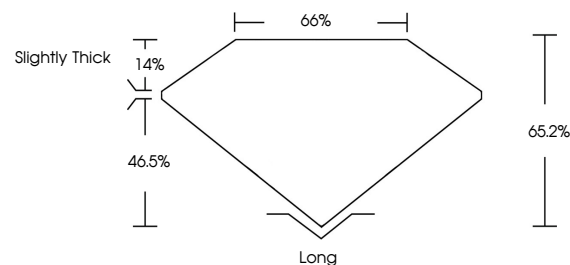

PROPORTIONS