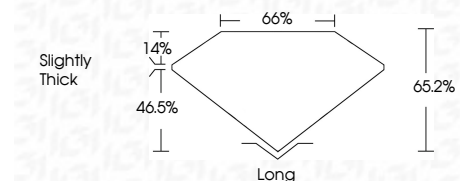

**ELECTRONIC COPY**

LG805668879  
Report verification at igi.org

May 29, 2026  
IGI Report Number **LG805668879**  
Description **LABORATORY GROWN DIAMOND**  
Shape and Cutting Style **EMERALD CUT**  
Measurements **8.77 X 5.94 X 3.87 MM**

**GRADING RESULTS**  
Carat Weight **2.08 CARATS**  
Color Grade **E**  
Clarity Grade **VS 1**

**ADDITIONAL GRADING INFORMATION**  
Polish **EXCELLENT**  
Symmetry **EXCELLENT**  
Fluorescence **NONE**  
Inscription(s) **IGI LG805668879**  
Comments: This Laboratory Grown Diamond was created by Chemical Vapor Deposition (CVD) growth process. Type IIa

May 29, 2026  
IGI Report No. LG805668879  
**EMERALD CUT**  
2.08 CARATS  
E  
8.77 X 5.94 X 3.87 MM  
Carat Weight  
Color Grade  
Clarity Grade  
Depth  
Table  
Girdle  
Slightly Thick  
Culet  
Long  
Polish  
Symmetry  
Fluorescence  
Inscription(s)  
EXCELLENT  
EXCELLENT  
NONE  
IGI LG805668879  
Comments: This Laboratory Grown Diamond was created by Chemical Vapor Deposition (CVD) growth process. Type IIa

**LABORATORY GROWN DIAMOND REPORT**

May 29, 2026  
IGI Report Number **LG805668879**  
Description **LABORATORY GROWN DIAMOND**  
Shape and Cutting Style **EMERALD CUT**  
Measurements **8.77 X 5.94 X 3.87 MM**