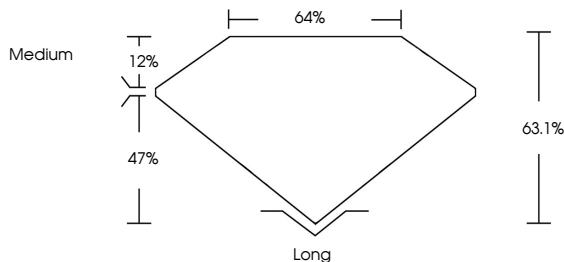

PROPORTIONS