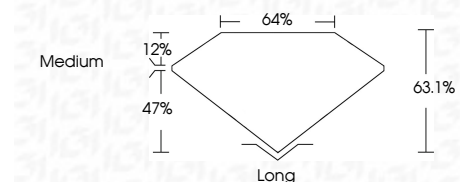

ELECTRONIC COPY

LG805659191
Report verification at igi.org

June 23, 2026
IGI Report Number **LG805659191**
Description **LABORATORY GROWN DIAMOND**
Shape and Cutting Style **EMERALD CUT**
Measurements **16.39 X 10.70 X 6.75 MM**

GRADING RESULTS
Carat Weight **12.03 CARATS**
Color Grade **FANCY VIVID BLUE**
Clarity Grade **VVS 2**

ADDITIONAL GRADING INFORMATION
Polish **EXCELLENT**
Symmetry **EXCELLENT**
Fluorescence **NONE**
Inscription(s) **IGI LG805659191**
Comments: This Laboratory Grown Diamond was created by Chemical Vapor Deposition (CVD) growth process. Indications of post-growth treatment.

June 23, 2026
IGI Report No. LG805659191
EMERALD CUT
12.03 CARATS
16.39 X 10.70 X 6.75 MM
Carat Weight
Color Grade **FANCY VIVID BLUE**
Clarity Grade **VVS 2**
Depth **63.1%**
Table **47%**
Girdle **Medium**
Culet **Long**
Polish **EXCELLENT**
Symmetry **EXCELLENT**
Fluorescence **NONE**
Inscription(s) **IGI LG805659191**

GRADING RESULTS
Carat Weight **12.03 CARATS**
Color Grade **FANCY VIVID BLUE**
Clarity Grade **VVS 2**

ADDITIONAL GRADING INFORMATION
Polish **EXCELLENT**
Symmetry **EXCELLENT**
Fluorescence **NONE**
Inscription(s) **IGI LG805659191**