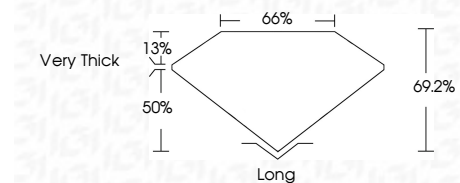

ELECTRONIC COPY

LG805647614
Report verification at igi.org

June 6, 2026
IGI Report Number **LG805647614**
Description **LABORATORY GROWN DIAMOND**
Shape and Cutting Style **EMERALD CUT**
Measurements **7.12 X 4.67 X 3.23 MM**

GRADING RESULTS
Carat Weight **1.03 CARAT**
Color Grade **FANCY INTENSE PINK**
Clarity Grade **VVS 2**

ADDITIONAL GRADING INFORMATION
Polish **EXCELLENT**
Symmetry **EXCELLENT**
Fluorescence **SLIGHT**
Inscription(s) **IGI LG805647614**
Comments: This Laboratory Grown Diamond was created by Chemical Vapor Deposition (CVD) growth process. Indications of post-growth treatment.

June 6, 2026
IGI Report No. **LG805647614**
EMERALD CUT
1.03 CARAT
Carat Weight
Color Grade **FANCY INTENSE PINK**
Clarity Grade **VVS 2**
Depth **50%**
Table **13%**
Girdle **Very Thick**
Culet **Long**
Polish **EXCELLENT**
Symmetry **EXCELLENT**
Fluorescence **SLIGHT**
Inscription(s) **IGI LG805647614**
Comments: This Laboratory Grown Diamond was created by Chemical Vapor Deposition (CVD) growth process. Indications of post-growth treatment.

LABORATORY GROWN DIAMOND REPORT

June 6, 2026
IGI Report Number **LG805647614**
Description **LABORATORY GROWN DIAMOND**
Shape and Cutting Style **EMERALD CUT**
Measurements **7.12 X 4.67 X 3.23 MM**

GRADING RESULTS
Carat Weight **1.03 CARAT**
Color Grade **FANCY INTENSE PINK**
Clarity Grade **VVS 2**