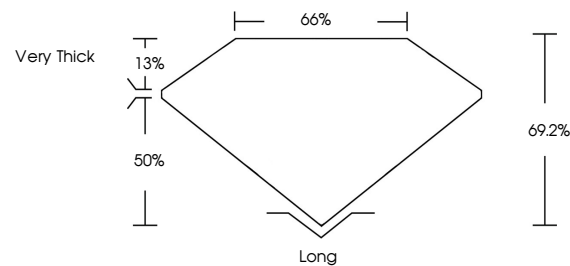

June 6, 2026
IGI Report No. **LG805647614**
EMERALD CUT
1.03 CARAT
Carat Weight
Color Grade **FANCY INTENSE PINK**
Clarity Grade **VVS 2**
Depth **50%**
Table **13%**
Girdle **Very Thick**
Culet **Long**
Polish **EXCELLENT**
Symmetry **EXCELLENT**
Fluorescence **SLIGHT**
Inscription(s) **IGI LG805647614**
Comments: This Laboratory Grown Diamond was created by Chemical Vapor Deposition (CVD) growth process. Indications of post-growth treatment.

LABORATORY GROWN DIAMOND REPORT

June 6, 2026
IGI Report Number **LG805647614**
Description **LABORATORY GROWN DIAMOND**
Shape and Cutting Style **EMERALD CUT**
Measurements **7.12 X 4.67 X 3.23 MM**

GRADING RESULTS
Carat Weight **1.03 CARAT**
Color Grade **FANCY INTENSE PINK**
Clarity Grade **VVS 2**

PROPORTIONS

CLARITY CHARACTERISTICS

KEY TO SYMBOLS

Red symbols indicate internal characteristics.
Green symbols indicate external characteristics.

Sample Image Used

COLOR

D E F G H I J Faint Very Light Light