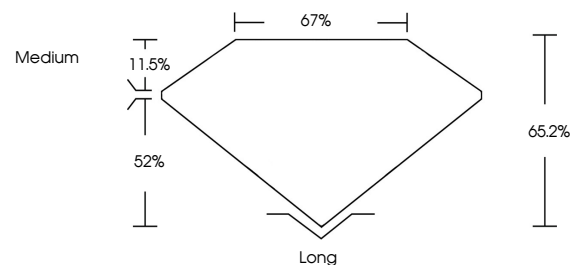

June 4, 2026  
IGI Report No. **LG805639944**  
**EMERALD CUT**  
11.08 X 7.59 X 4.95 MM  
4.03 CARATS  
Color Grade **F**  
Clarity Grade **VS 1**  
Depth **65.2%**  
Table **52%**  
Girdle **67%**  
Medium  
Culet **Long**  
Polish **EXCELLENT**  
Symmetry **EXCELLENT**  
Fluorescence **NONE**  
Inscription(s) **IGI LG805639944**  
Comments: This Laboratory Grown Diamond was created by Chemical Vapor Deposition (CVD) growth process. Type IIa

June 4, 2026  
IGI Report Number **LG805639944**  
Description **LABORATORY GROWN DIAMOND**  
Shape and Cutting Style **EMERALD CUT**  
Measurements **11.08 X 7.59 X 4.95 MM**

**GRADING RESULTS**

Carat Weight **4.03 CARATS**  
Color Grade **F**  
Clarity Grade **VS 1**

**PROPORTIONS**

Sample Image Used

**CLARITY CHARACTERISTICS**

**KEY TO SYMBOLS**

Red symbols indicate internal characteristics.  
Green symbols indicate external characteristics.

**COLOR**

D E F G H I J Faint Very Light Light