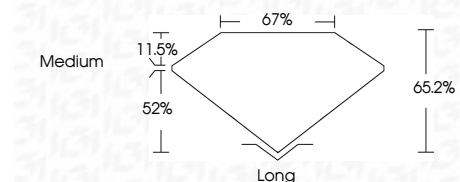

**ELECTRONIC COPY**

LG805639944  
Report verification at igi.org

June 4, 2026  
IGI Report Number **LG805639944**  
Description **LABORATORY GROWN DIAMOND**  
Shape and Cutting Style **EMERALD CUT**  
Measurements **11.08 X 7.59 X 4.95 MM**

**GRADING RESULTS**

Carat Weight **4.03 CARATS**  
Color Grade **F**  
Clarity Grade **VS 1**

**ADDITIONAL GRADING INFORMATION**

Polish **EXCELLENT**  
Symmetry **EXCELLENT**  
Fluorescence **NONE**  
Inscription(s) **IGI LG805639944**  
Comments: This Laboratory Grown Diamond was created by Chemical Vapor Deposition (CVD) growth process. Type IIa

June 4, 2026  
IGI Report No. **LG805639944**  
**EMERALD CUT**  
11.08 X 7.59 X 4.95 MM  
4.03 CARATS  
Color Grade **F**  
Clarity Grade **VS 1**  
Depth **65.2%**  
Table **52%**  
Girdle **67%**  
Medium  
Culet **Long**  
Polish **EXCELLENT**  
Symmetry **EXCELLENT**  
Fluorescence **NONE**  
Inscription(s) **IGI LG805639944**  
Comments: This Laboratory Grown Diamond was created by Chemical Vapor Deposition (CVD) growth process. Type IIa

June 4, 2026  
IGI Report Number **LG805639944**  
Description **LABORATORY GROWN DIAMOND**  
Shape and Cutting Style **EMERALD CUT**  
Measurements **11.08 X 7.59 X 4.95 MM**

**GRADING RESULTS**

Carat Weight **4.03 CARATS**  
Color Grade **F**  
Clarity Grade **VS 1**