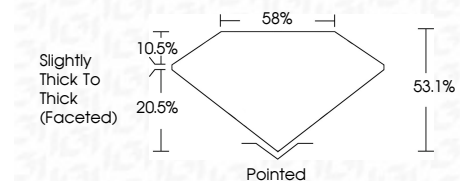

ELECTRONIC COPY

LG805637957
Report verification at igi.org

May 30, 2026
IGI Report Number **LG805637957**
Description **LABORATORY GROWN DIAMOND**
Shape and Cutting Style **HEART MODIFIED BRILLIANT**
Measurements **7.64 X 8.46 X 4.49 MM**

GRADING RESULTS
Carat Weight **2.16 CARATS**
Color Grade **FANCY VIVID BLUE**
Clarity Grade **VS 1**

ADDITIONAL GRADING INFORMATION
Polish **EXCELLENT**
Symmetry **EXCELLENT**
Fluorescence **NONE**
Inscription(s) **IGI LG805637957**
Comments: This Laboratory Grown Diamond was created by Chemical Vapor Deposition (CVD) growth process. Indications of post-growth treatment.

GRADING RESULTS
Carat Weight **2.16 CARATS**
Color Grade **FANCY VIVID BLUE**
Clarity Grade **VS 1**

ADDITIONAL GRADING INFORMATION
Polish **EXCELLENT**
Symmetry **EXCELLENT**
Fluorescence **NONE**
Inscription(s) **IGI LG805637957**