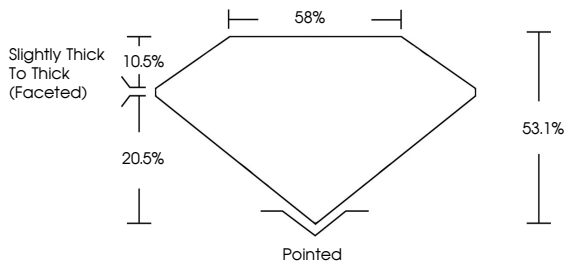

PROPORTIONS