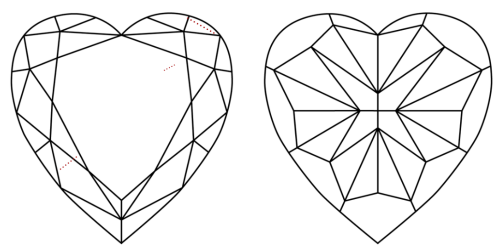

CLARITY CHARACTERISTICS

KEY TO SYMBOLS
Red symbols indicate internal characteristics.
Green symbols indicate external characteristics.

COLOR

D	E	F	G	H	I	J	Faint	Very Light	Light

CLARITY

FL	IF	VS¹⁻²	VS¹⁻²	SI¹⁻²	I¹⁻³
Flawless	Internally Flawless	Very Very Slightly Included	Very Slightly Included	Slightly Included	Included