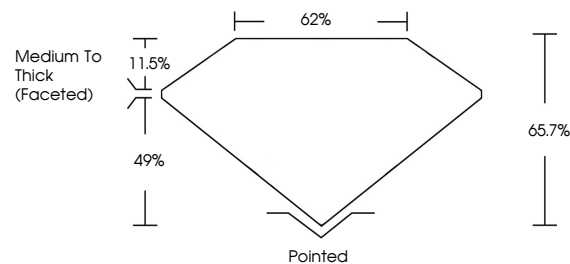

PROPORTIONS