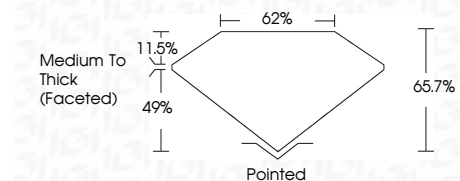

ELECTRONIC COPY

LG805636494
Report verification at igi.org

June 9, 2026
IGI Report Number **LG805636494**
Description **LABORATORY GROWN DIAMOND**
Shape and Cutting Style **PEAR MODIFIED BRILLIANT**
Measurements **9.70 X 5.63 X 3.70 MM**

GRADING RESULTS
Carat Weight **1.40 CARAT**
Color Grade **FANCY VIVID BLUE**
Clarity Grade **VS 2**

ADDITIONAL GRADING INFORMATION
Polish **EXCELLENT**
Symmetry **EXCELLENT**
Fluorescence **NONE**
Inscription(s) **IGI LG805636494**
Comments: This Laboratory Grown Diamond was created by Chemical Vapor Deposition (CVD) growth process. Indications of post-growth treatment.

LABORATORY GROWN DIAMOND REPORT

June 9, 2026
IGI Report Number **LG805636494**
Description **LABORATORY GROWN DIAMOND**
Shape and Cutting Style **PEAR MODIFIED BRILLIANT**
Measurements **9.70 X 5.63 X 3.70 MM**

GRADING RESULTS
Carat Weight **1.40 CARAT**
Color Grade **FANCY VIVID BLUE**
Clarity Grade **VS 2**

ADDITIONAL GRADING INFORMATION
Polish **EXCELLENT**
Symmetry **EXCELLENT**
Fluorescence **NONE**
Inscription(s) **IGI LG805636494**