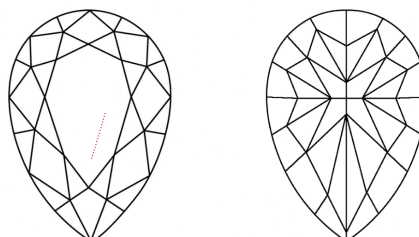

CLARITY CHARACTERISTICS

KEY TO SYMBOLS

Red symbols indicate internal characteristics.
Green symbols indicate external characteristics.

COLOR

D E F G H I J Faint Very Light Light

CLARITY

FL	IF	VS¹⁻²	VS¹⁻²	SI¹⁻²	I¹⁻³
Flawless	Internally Flawless	Very Very Slightly Included	Very Slightly Included	Slightly Included	Included