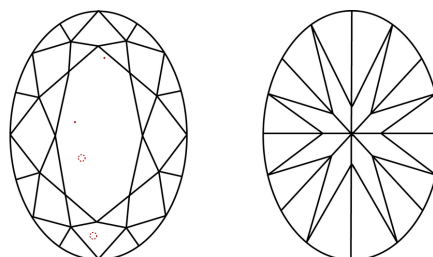

CLARITY CHARACTERISTICS

KEY TO SYMBOLS

Red symbols indicate internal characteristics.
Green symbols indicate external characteristics.

COLOR

D E F G H I J Faint Very Light Light

CLARITY

FL	IF	VS¹⁻²	VS¹⁻²	SI¹⁻²	I¹⁻³
Flawless	Internally Flawless	Very Very Slightly Included	Very Slightly Included	Slightly Included	Included