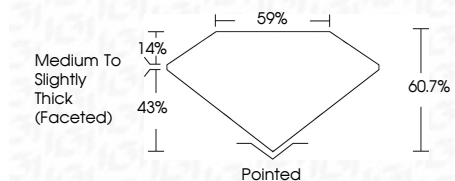

**ELECTRONIC COPY**

LG805602804  
Report verification at igi.org

May 27, 2026  
IGI Report Number **LG805602804**  
Description **LABORATORY GROWN DIAMOND**  
Shape and Cutting Style **OVAL BRILLIANT**  
Measurements **9.60 X 6.51 X 3.95 MM**

**GRADING RESULTS**  
Carat Weight **1.54 CARAT**  
Color Grade **D**  
Clarity Grade **VS 1**

**ADDITIONAL GRADING INFORMATION**  
Polish **EXCELLENT**  
Symmetry **EXCELLENT**  
Fluorescence **NONE**  
Inscription(s) **IGI LG805602804**  
Comments: This Laboratory Grown Diamond was created by Chemical Vapor Deposition (CVD) growth process. Type IIa

May 27, 2026  
IGI Report No LG805602804  
OVAL BRILLIANT  
1.54 CARAT  
D  
9.60 X 6.51 X 3.95 MM  
Carat Weight  
Color Grade  
Clarity Grade  
Depth  
Table  
Girdle  
Medium to Slightly Thick (Faceted)  
Pointed  
EXCELLENT  
EXCELLENT  
NONE  
IGI LG805602804  
Inscription(s)  
Comments: This Laboratory Grown Diamond was created by Chemical Vapor Deposition (CVD) growth process. Type IIa

**LABORATORY GROWN DIAMOND REPORT**

May 27, 2026  
IGI Report Number **LG805602804**  
Description **LABORATORY GROWN DIAMOND**  
Shape and Cutting Style **OVAL BRILLIANT**  
Measurements **9.60 X 6.51 X 3.95 MM**