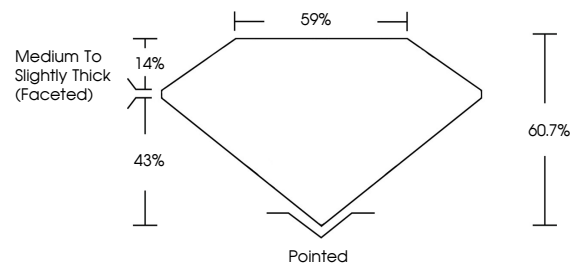

PROPORTIONS