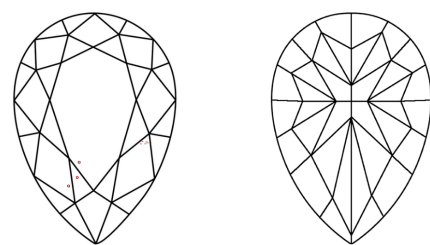

CLARITY CHARACTERISTICS

KEY TO SYMBOLS
Red symbols indicate internal characteristics.
Green symbols indicate external characteristics.