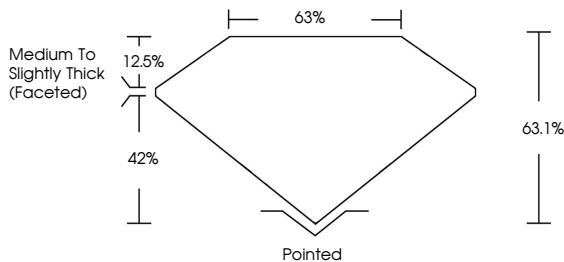

PROPORTIONS