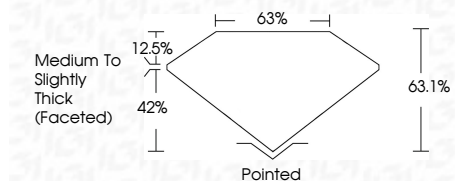

ELECTRONIC COPY

LG804671822
Report verification at igi.org

June 15, 2026
IGI Report Number **LG804671822**
Description **LABORATORY GROWN DIAMOND**
Shape and Cutting Style **PEAR MODIFIED BRILLIANT**
Measurements **13.73 X 8.40 X 5.30 MM**

GRADING RESULTS
Carat Weight **4.54 CARATS**
Color Grade **FANCY VIVID BLUE**
Clarity Grade **VS 1**

ADDITIONAL GRADING INFORMATION
Polish **EXCELLENT**
Symmetry **EXCELLENT**
Fluorescence **NONE**
Inscription(s) **IGI LG804671822**
Comments: This Laboratory Grown Diamond was created by Chemical Vapor Deposition (CVD) growth process. Indications of post-growth treatment.

June 15, 2026
IGI Report No. **LG804671822**
PEAR MODIFIED BRILLIANT
13.73 X 8.40 X 5.30 MM
4.54 CARATS
FANCY VIVID BLUE
VS 1
63.1%
42%
12.5%
Medium to Slightly Thick (Faceted)
Pointed
EXCELLENT
EXCELLENT
NONE
IGI LG804671822
Comments: This Laboratory Grown Diamond was created by Chemical Vapor Deposition (CVD) growth process. Indications of post-growth treatment.

GRADING RESULTS
Carat Weight **4.54 CARATS**
Color Grade **FANCY VIVID BLUE**
Clarity Grade **VS 1**

ADDITIONAL GRADING INFORMATION
Polish **EXCELLENT**
Symmetry **EXCELLENT**
Fluorescence **NONE**
Inscription(s) **IGI LG804671822**