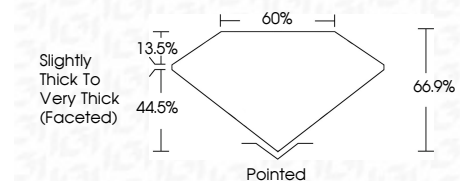

ELECTRONIC COPY

LG804670056
Report verification at igi.org

June 22, 2026
IGI Report Number **LG804670056**
Description **LABORATORY GROWN DIAMOND**
Shape and Cutting Style **PEAR MODIFIED BRILLIANT**
Measurements **11.66 X 7.32 X 4.90 MM**

GRADING RESULTS
Carat Weight **3.09 CARATS**
Color Grade **FANCY YELLOW**
Clarity Grade **VS 1**

ADDITIONAL GRADING INFORMATION
Polish **EXCELLENT**
Symmetry **EXCELLENT**
Fluorescence **NONE**
Inscription(s) **IGI LG804670056**
Comments: This Laboratory Grown Diamond was created by Chemical Vapor Deposition (CVD) growth process.

June 22, 2026
IGI Report No. **LG804670056**
PEAR MODIFIED BRILLIANT
Carat Weight **3.09 CARATS**
Color Grade **FANCY YELLOW**
Clarity Grade **VS 1**
Depth **44.5%**
Table **13.5%**
Girdle **Slightly Thick To Very Thick (Faceted)**
Culet **Pointed**
Polish **EXCELLENT**
Symmetry **EXCELLENT**
Fluorescence **NONE**
Inscription(s) **IGI LG804670056**
Comments: This Laboratory Grown Diamond was created by Chemical Vapor Deposition (CVD) growth process.

GRADING RESULTS
Carat Weight **3.09 CARATS**
Color Grade **FANCY YELLOW**
Clarity Grade **VS 1**

ADDITIONAL GRADING INFORMATION
Polish **EXCELLENT**
Symmetry **EXCELLENT**
Fluorescence **NONE**
Inscription(s) **IGI LG804670056**