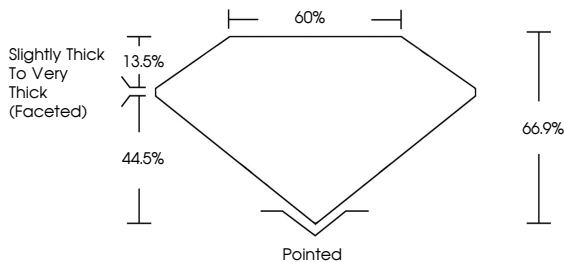

PROPORTIONS