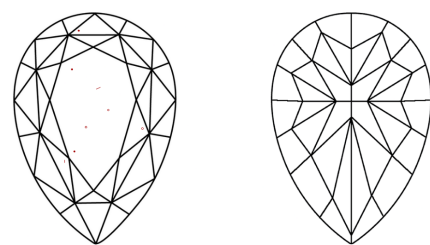

GRADING RESULTS
Carat Weight **3.09 CARATS**
Color Grade **FANCY YELLOW**
Clarity Grade **VS 1**

ADDITIONAL GRADING INFORMATION
Polish **EXCELLENT**
Symmetry **EXCELLENT**
Fluorescence **NONE**
Inscription(s) **IGI LG804670056**

Comments: This Laboratory Grown Diamond was created by Chemical Vapor Deposition (CVD) growth process.

PROPORTIONS

Sample Image Used

CLARITY CHARACTERISTICS

KEY TO SYMBOLS
Red symbols indicate internal characteristics.
Green symbols indicate external characteristics.