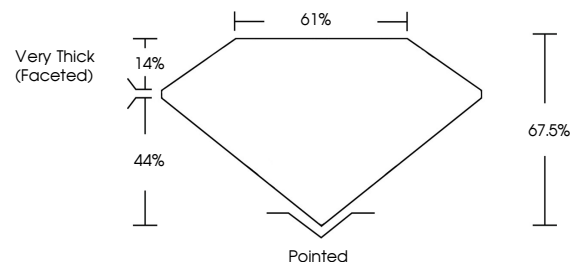

PROPORTIONS