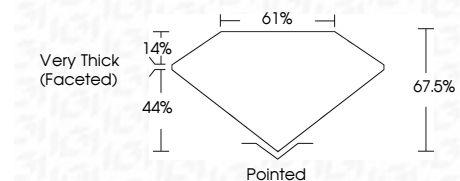

ELECTRONIC COPY

LG804664037
Report verification at igi.org

June 22, 2026
IGI Report Number **LG804664037**
Description **LABORATORY GROWN DIAMOND**
Shape and Cutting Style **PEAR BRILLIANT**
Measurements **11.28 X 7.19 X 4.85 MM**

GRADING RESULTS
Carat Weight **3.01 CARATS**
Color Grade **FANCY VIVID BLUE**
Clarity Grade **VS 1**

ADDITIONAL GRADING INFORMATION
Polish **EXCELLENT**
Symmetry **EXCELLENT**
Fluorescence **NONE**
Inscription(s) **IGI LG804664037**
Comments: This Laboratory Grown Diamond was created by Chemical Vapor Deposition (CVD) growth process. Indications of post-growth treatment.

June 22, 2026
IGI Report No. LG804664037
PEAR BRILLIANT
3.01 CARATS
Carat Weight
Color Grade **FANCY VIVID BLUE**
Clarity Grade **VS 1**
Depth **67.5%**
Table **61%**
Girdle **Very Thick (Faceted)**
Culet **Pointed**
Polish **EXCELLENT**
Symmetry **EXCELLENT**
Fluorescence **NONE**
Inscription(s) **IGI LG804664037**
Comments: This Laboratory Grown Diamond was created by Chemical Vapor Deposition (CVD) growth process. Indications of post-growth treatment.

GRADING RESULTS
Carat Weight **3.01 CARATS**
Color Grade **FANCY VIVID BLUE**
Clarity Grade **VS 1**

ADDITIONAL GRADING INFORMATION
Polish **EXCELLENT**
Symmetry **EXCELLENT**
Fluorescence **NONE**
Inscription(s) **IGI LG804664037**