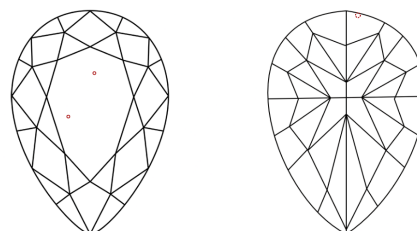

CLARITY CHARACTERISTICS

KEY TO SYMBOLS

Red symbols indicate internal characteristics.
Green symbols indicate external characteristics.

COLOR

D E F G H I J Faint Very Light Light

CLARITY

FL	IF	VS¹⁻²	VS¹⁻²	SI¹⁻²	I¹⁻³
Flawless	Internally Flawless	Very Very Slightly Included	Very Slightly Included	Slightly Included	Included