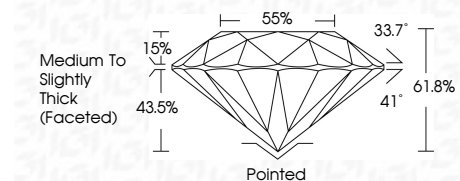

ELECTRONIC COPY

LG804661812
Report verification at igi.org

July 6, 2026
IGI Report Number **LG804661812**
Description **LABORATORY GROWN DIAMOND**
Shape and Cutting Style **ROUND BRILLIANT**
Measurements **8.73 - 8.79 X 5.42 MM**

GRADING RESULTS

Carat Weight **2.54 CARATS**
Color Grade **E**
Clarity Grade **VVS 2**
Cut Grade **IDEAL**

ADDITIONAL GRADING INFORMATION

Polish **EXCELLENT**
Symmetry **EXCELLENT**
Fluorescence **NONE**
Inscription(s) **IGI LG804661812**
Comments: This Laboratory Grown Diamond was created by Chemical Vapor Deposition (CVD) growth process. Type IIa

July 6, 2026
IGI Report No. **LG804661812**
ROUND BRILLIANT
8.73 - 8.79 X 5.42 MM
2.54 CARATS
Color Grade **E**
Clarity Grade **VVS 2**
Cut Grade **IDEAL**
Depth **61.8%**
Table **15%**
Girdle **Medium To Slightly Thick (Faceted)**
Culet **Pointed**
Polish **EXCELLENT**
Symmetry **EXCELLENT**
Fluorescence **NONE**
Inscriptions(s) **IGI LG804661812**
Comments: This Laboratory Grown Diamond was created by Chemical Vapor Deposition (CVD) growth process. Type IIa

GRADING RESULTS

Carat Weight **2.54 CARATS**
Color Grade **E**
Clarity Grade **VVS 2**
Cut Grade **IDEAL**

ADDITIONAL GRADING INFORMATION

Polish **EXCELLENT**
Symmetry **EXCELLENT**
Fluorescence **NONE**
Inscription(s) **IGI LG804661812**