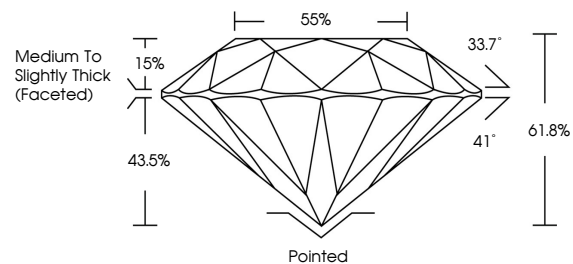

July 6, 2026
IGI Report No. **LG804661812**
ROUND BRILLIANT
8.73 - 8.79 X 5.42 MM
2.54 CARATS
Color Grade **E**
Clarity Grade **VVS 2**
Cut Grade **IDEAL**
Depth **61.8%**
Table **15%**
Girdle **Medium To Slightly Thick (Faceted)**
Culet **Pointed**
Polish **EXCELLENT**
Symmetry **EXCELLENT**
Fluorescence **NONE**
Inscriptions(s) **IGI LG804661812**
Comments: This Laboratory Grown Diamond was created by Chemical Vapor Deposition (CVD) growth process. Type IIa

LABORATORY GROWN DIAMOND REPORT

July 6, 2026
IGI Report Number **LG804661812**
Description **LABORATORY GROWN DIAMOND**
Shape and Cutting Style **ROUND BRILLIANT**
Measurements **8.73 - 8.79 X 5.42 MM**

GRADING RESULTS

Carat Weight **2.54 CARATS**
Color Grade **E**
Clarity Grade **VVS 2**
Cut Grade **IDEAL**

ADDITIONAL GRADING INFORMATION

Polish **EXCELLENT**
Symmetry **EXCELLENT**
Fluorescence **NONE**
Inscription(s) **IGI LG804661812**

Comments: This Laboratory Grown Diamond was created by Chemical Vapor Deposition (CVD) growth process. Type IIa

PROPORTIONS

CLARITY CHARACTERISTICS

KEY TO SYMBOLS

Red symbols indicate internal characteristics.
Green symbols indicate external characteristics.