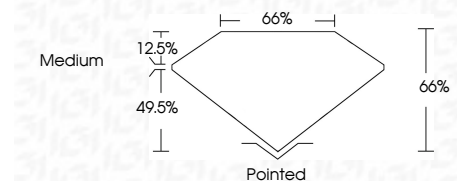

**ELECTRONIC COPY**

LG804661061  
Report verification at igi.org

June 23, 2026  
IGI Report Number **LG804661061**  
Description **LABORATORY GROWN DIAMOND**  
Shape and Cutting Style **CUT CORNERED  
RECTANGULAR MODIFIED  
BRILLIANT**

Measurements **9.10 X 6.30 X 4.16 MM**

**GRADING RESULTS**

Carat Weight **2.06 CARATS**  
Color Grade **E**  
Clarity Grade **VVS 2**

**ADDITIONAL GRADING INFORMATION**

Polish **EXCELLENT**  
Symmetry **EXCELLENT**  
Fluorescence **NONE**  
Inscription(s) **IGI LG804661061**  
Comments: This Laboratory Grown Diamond was created by Chemical Vapor Deposition (CVD) growth process. Type IIa

June 23, 2026  
IGI Report No. LG804661061  
CUT CORNERED RECT. MODIFIED BRILLIANT  
9.10 X 6.30 X 4.16 MM  
2.06 CARATS  
E  
VVS 2  
66%  
66%  
Medium  
Pointed  
EXCELLENT  
EXCELLENT  
NONE  
IGI LG804661061  
Comments: This Laboratory Grown Diamond was created by Chemical Vapor Deposition (CVD) growth process. Type IIa

**LABORATORY GROWN DIAMOND REPORT**

June 23, 2026  
IGI Report Number **LG804661061**  
Description **LABORATORY GROWN DIAMOND**  
Shape and Cutting Style **CUT CORNERED RECTANGULAR  
MODIFIED BRILLIANT**  
Measurements **9.10 X 6.30 X 4.16 MM**