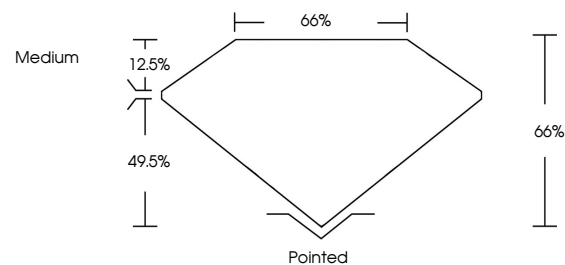

Measurements **9.10 X 6.30 X 4.16 MM**

**GRADING RESULTS**

Carat Weight **2.06 CARATS**  
Color Grade **E**  
Clarity Grade **VVS 2**

**ADDITIONAL GRADING INFORMATION**

Polish **EXCELLENT**  
Symmetry **EXCELLENT**  
Fluorescence **NONE**  
Inscription(s) **IGI LG804661061**  
Comments: This Laboratory Grown Diamond was created by Chemical Vapor Deposition (CVD) growth process. Type IIa

June 23, 2026  
IGI Report No. LG804661061  
CUT CORNERED RECT. MODIFIED BRILLIANT  
9.10 X 6.30 X 4.16 MM  
2.06 CARATS  
E  
VVS 2  
66%  
66%  
Medium  
Pointed  
EXCELLENT  
EXCELLENT  
NONE  
IGI LG804661061  
Comments: This Laboratory Grown Diamond was created by Chemical Vapor Deposition (CVD) growth process. Type IIa

**LABORATORY GROWN DIAMOND REPORT**

June 23, 2026  
IGI Report Number **LG804661061**  
Description **LABORATORY GROWN DIAMOND**  
Shape and Cutting Style **CUT CORNERED RECTANGULAR  
MODIFIED BRILLIANT**  
Measurements **9.10 X 6.30 X 4.16 MM**

**PROPORTIONS**

**CLARITY CHARACTERISTICS**

**KEY TO SYMBOLS**

Red symbols indicate internal characteristics.  
Green symbols indicate external characteristics.

Sample Image Used

**COLOR**

D E F G H I J Faint Very Light Light