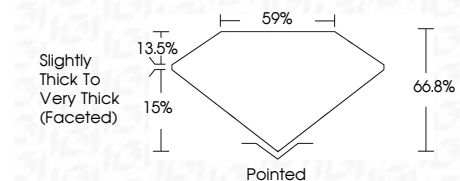

ELECTRONIC COPY

LG804652837
Report verification at igi.org

June 19, 2026
IGI Report Number **LG804652837**
Description **LABORATORY GROWN DIAMOND**
Shape and Cutting Style **OVAL MODIFIED BRILLIANT**
Measurements **9.39 X 6.44 X 4.30 MM**

GRADING RESULTS

Carat Weight **2.07 CARATS**
Color Grade **FANCY INTENSE YELLOW**
Clarity Grade **VVS 2**

ADDITIONAL GRADING INFORMATION

Polish **EXCELLENT**
Symmetry **EXCELLENT**
Fluorescence **NONE**
Inscription(s) **IGI LG804652837**
Comments: This Laboratory Grown Diamond was created by Chemical Vapor Deposition (CVD) growth process.

June 19, 2026
IGI Report No LG804652837
OVAL MODIFIED BRILLIANT
9.39 X 6.44 X 4.30 MM
2.07 CARATS
FANCY INTENSE YELLOW
VVS 2
66.8%
13.5%
15%
Slightly Thick To Very Thick (Faceted)
Pointed
EXCELLENT
EXCELLENT
NONE
IGI LG804652837
Comments: This Laboratory Grown Diamond was created by Chemical Vapor Deposition (CVD) growth process.

GRADING RESULTS

Carat Weight **2.07 CARATS**
Color Grade **FANCY INTENSE YELLOW**
Clarity Grade **VVS 2**

ADDITIONAL GRADING INFORMATION

Polish **EXCELLENT**
Symmetry **EXCELLENT**
Fluorescence **NONE**
Inscription(s) **IGI LG804652837**