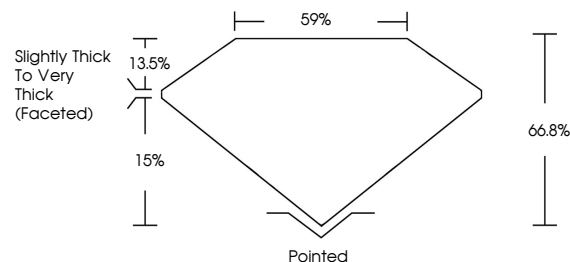

GRADING RESULTS

Carat Weight **2.07 CARATS**
Color Grade **FANCY INTENSE YELLOW**
Clarity Grade **VVS 2**

ADDITIONAL GRADING INFORMATION

Polish **EXCELLENT**
Symmetry **EXCELLENT**
Fluorescence **NONE**
Inscription(s) **IGI LG804652837**

Comments: This Laboratory Grown Diamond was created by Chemical Vapor Deposition (CVD) growth process.

PROPORTIONS

Sample Image Used

CLARITY CHARACTERISTICS

KEY TO SYMBOLS

Red symbols indicate internal characteristics.
Green symbols indicate external characteristics.