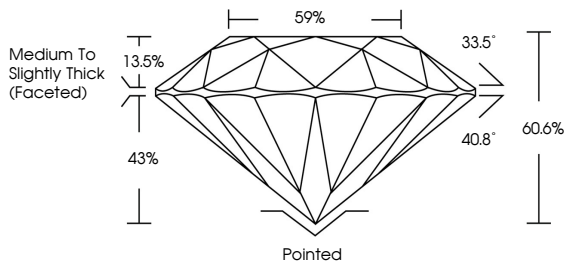

PROPORTIONS