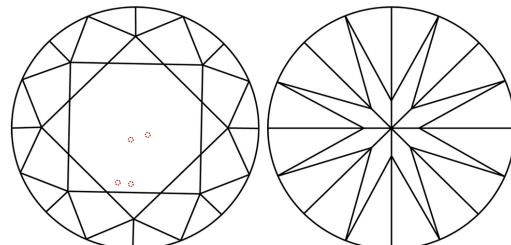

June 9, 2026
IGI Report Number **LG804650563**
Description **LABORATORY GROWN DIAMOND**
Shape and Cutting Style **ROUND BRILLIANT**
Measurements **8.74 - 8.79 X 5.31 MM**

GRADING RESULTS
Carat Weight **2.50 CARATS**
Color Grade **F**
Clarity Grade **VS 1**
Cut Grade **IDEAL**

PROPORTIONS

CLARITY CHARACTERISTICS

KEY TO SYMBOLS
Red symbols indicate internal characteristics.
Green symbols indicate external characteristics.

COLOR

D	E	F	G	H	I	J	Faint	Very Light	Light
---	---	---	---	---	---	---	-------	------------	-------