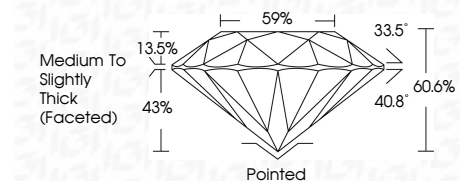

ELECTRONIC COPY

LG804650563
Report verification at igi.org

June 9, 2026
IGI Report Number **LG804650563**
Description **LABORATORY GROWN DIAMOND**
Shape and Cutting Style **ROUND BRILLIANT**
Measurements **8.74 - 8.79 X 5.31 MM**

GRADING RESULTS
Carat Weight **2.50 CARATS**
Color Grade **F**
Clarity Grade **VS 1**
Cut Grade **IDEAL**

Sample Image Used

ADDITIONAL GRADING INFORMATION
Polish **EXCELLENT**
Symmetry **EXCELLENT**
Fluorescence **NONE**
Inscription(s) **IGI LG804650563**
Comments: This Laboratory Grown Diamond was created by Chemical Vapor Deposition (CVD) growth process. Type IIa

June 9, 2026
IGI Report No. LG804650563
ROUND BRILLIANT
8.74 - 8.79 X 5.31 MM
2.50 CARATS
Color Grade **F**
Clarity Grade **VS 1**
Cut Grade **IDEAL**
Depth **60.6%**
Table **59%**
Girdle **Medium To Slightly Thick (Faceted)**
Culet **Pointed**
Polish **EXCELLENT**
Symmetry **EXCELLENT**
Fluorescence **NONE**
Inscriptions(s) **IGI LG804650563**
Comments: This Laboratory Grown Diamond was created by Chemical Vapor Deposition (CVD) growth process. Type IIa

June 9, 2026
IGI Report Number **LG804650563**
Description **LABORATORY GROWN DIAMOND**
Shape and Cutting Style **ROUND BRILLIANT**
Measurements **8.74 - 8.79 X 5.31 MM**

GRADING RESULTS
Carat Weight **2.50 CARATS**
Color Grade **F**
Clarity Grade **VS 1**
Cut Grade **IDEAL**