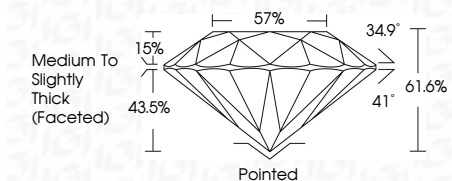

ELECTRONIC COPY

LG804649258
Report verification at igi.org

June 9, 2026
IGI Report Number **LG804649258**
Description **LABORATORY GROWN DIAMOND**
Shape and Cutting Style **ROUND BRILLIANT**
Measurements **8.14 - 8.16 X 5.02 MM**

GRADING RESULTS

Carat Weight **2.03 CARATS**
Color Grade **D**
Clarity Grade **VVS 2**
Cut Grade **IDEAL**

ADDITIONAL GRADING INFORMATION

Polish **EXCELLENT**
Symmetry **EXCELLENT**
Fluorescence **NONE**
Inscription(s) **(IGI) LG804649258**
Comments: This Laboratory Grown Diamond was created by Chemical Vapor Deposition (CVD) growth process. Type IIa

IGI

June 9, 2026
IGI Report No. **LG804649258**
ROUND BRILLIANT
8.14 - 8.16 X 5.02 MM
Carat Weight **2.03 CARATS**
Color Grade **D**
Clarity Grade **VVS 2**
Cut Grade **IDEAL**
Depth **61.6%**
Table **57%**
Girdle **Medium To Slightly Thick (Faceted)**
Culet **Pointed**
Polish **EXCELLENT**
Symmetry **EXCELLENT**
Fluorescence **NONE**
Inscription(s) **(IGI) LG804649258**
Comments: This Laboratory Grown Diamond was created by Chemical Vapor Deposition (CVD) growth process. Type IIa

June 9, 2026
IGI Report Number **LG804649258**
Description **LABORATORY GROWN DIAMOND**
Shape and Cutting Style **ROUND BRILLIANT**
Measurements **8.14 - 8.16 X 5.02 MM**

GRADING RESULTS

Carat Weight **2.03 CARATS**
Color Grade **D**
Clarity Grade **VVS 2**
Cut Grade **IDEAL**