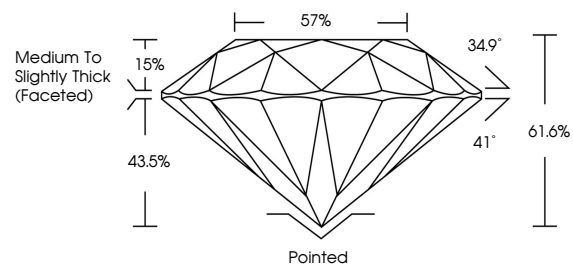

GRADING RESULTS

Carat Weight **2.03 CARATS**
Color Grade **D**
Clarity Grade **VVS 2**
Cut Grade **IDEAL**

ADDITIONAL GRADING INFORMATION

Polish **EXCELLENT**
Symmetry **EXCELLENT**
Fluorescence **NONE**
Inscription(s) **(IGI) LG804649258**
Comments: This Laboratory Grown Diamond was created by Chemical Vapor Deposition (CVD) growth process. Type IIa

IGI

June 9, 2026
IGI Report No. **LG804649258**
ROUND BRILLIANT
8.14 - 8.16 X 5.02 MM
Carat Weight **2.03 CARATS**
Color Grade **D**
Clarity Grade **VVS 2**
Cut Grade **IDEAL**
Depth **61.6%**
Table **57%**
Girdle **Medium To Slightly Thick (Faceted)**
Culet **Pointed**
Polish **EXCELLENT**
Symmetry **EXCELLENT**
Fluorescence **NONE**
Inscription(s) **(IGI) LG804649258**
Comments: This Laboratory Grown Diamond was created by Chemical Vapor Deposition (CVD) growth process. Type IIa

June 9, 2026
IGI Report Number **LG804649258**
Description **LABORATORY GROWN DIAMOND**
Shape and Cutting Style **ROUND BRILLIANT**
Measurements **8.14 - 8.16 X 5.02 MM**

GRADING RESULTS

Carat Weight **2.03 CARATS**
Color Grade **D**
Clarity Grade **VVS 2**
Cut Grade **IDEAL**

PROPORTIONS

CLARITY CHARACTERISTICS

KEY TO SYMBOLS

Red symbols indicate internal characteristics.
Green symbols indicate external characteristics.

Sample Image Used

COLOR

D E F G H I J Faint Very Light Light