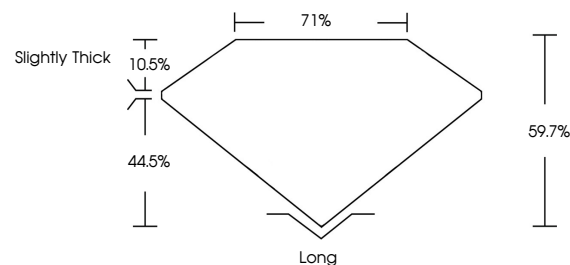

ELECTRONIC COPY

LG804644934
Report verification at igi.org

June 30, 2026
IGI Report Number **LG804644934**
Description **LABORATORY GROWN DIAMOND**
Shape and Cutting Style **EMERALD CUT**
Measurements **11.91 X 7.20 X 4.30 MM**

June 30, 2026
IGI Report No. **LG804644934**
EMERALD CUT
4.01 CARATS
Carat Weight
Color Grade **FANCY VIVID BLUE**
Clarity Grade **VVS 2**
Depth **44.5%**
Table **59.7%**
Girdle **71%**
Slightly Thick
Long
Culet **EXCELLENT**
Polish **EXCELLENT**
Symmetry **EXCELLENT**
Fluorescence **NONE**
Inscription(s) **IGI LG804644934**
Comments: This Laboratory Grown Diamond was created by Chemical Vapor Deposition (CVD) growth process. Indications of post-growth treatment.

LABORATORY GROWN DIAMOND REPORT

June 30, 2026
IGI Report Number **LG804644934**
Description **LABORATORY GROWN DIAMOND**
Shape and Cutting Style **EMERALD CUT**
Measurements **11.91 X 7.20 X 4.30 MM**

GRADING RESULTS
Carat Weight **4.01 CARATS**
Color Grade **FANCY VIVID BLUE**
Clarity Grade **VVS 2**

PROPORTIONS

CLARITY CHARACTERISTICS

KEY TO SYMBOLS

Red symbols indicate internal characteristics.
Green symbols indicate external characteristics.

Sample Image Used

COLOR

D E F G H I J Faint Very Light Light