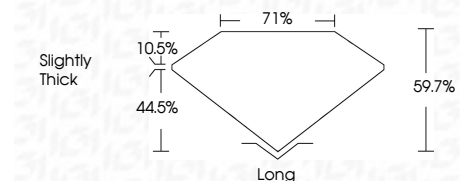

ELECTRONIC COPY

LG804644934
Report verification at igi.org

June 30, 2026
IGI Report Number **LG804644934**
Description **LABORATORY GROWN DIAMOND**
Shape and Cutting Style **EMERALD CUT**
Measurements **11.91 X 7.20 X 4.30 MM**

GRADING RESULTS
Carat Weight **4.01 CARATS**
Color Grade **FANCY VIVID BLUE**
Clarity Grade **VVS 2**

ADDITIONAL GRADING INFORMATION
Polish **EXCELLENT**
Symmetry **EXCELLENT**
Fluorescence **NONE**
Inscription(s) **IGI LG804644934**
Comments: This Laboratory Grown Diamond was created by Chemical Vapor Deposition (CVD) growth process. Indications of post-growth treatment.

June 30, 2026
IGI Report No. **LG804644934**
EMERALD CUT
4.01 CARATS
Carat Weight
Color Grade **FANCY VIVID BLUE**
Clarity Grade **VVS 2**
Depth **44.5%**
Table **59.7%**
Girdle **71%**
Slightly Thick
Long
Culet **EXCELLENT**
Polish **EXCELLENT**
Symmetry **EXCELLENT**
Fluorescence **NONE**
Inscription(s) **IGI LG804644934**
Comments: This Laboratory Grown Diamond was created by Chemical Vapor Deposition (CVD) growth process. Indications of post-growth treatment.

LABORATORY GROWN DIAMOND REPORT

June 30, 2026
IGI Report Number **LG804644934**
Description **LABORATORY GROWN DIAMOND**
Shape and Cutting Style **EMERALD CUT**
Measurements **11.91 X 7.20 X 4.30 MM**

GRADING RESULTS
Carat Weight **4.01 CARATS**
Color Grade **FANCY VIVID BLUE**
Clarity Grade **VVS 2**