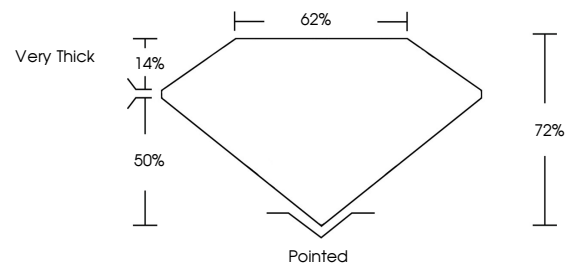

June 22, 2026
IGI Report No. LG804643397
CUT CORNERED RECT. MODIFIED BRILLIANT
3.07 CARATS
9.02 X 6.97 X 5.02 MM
Carat Weight
Color Grade **FANCY VIVID YELLOW**
Clarity Grade **VVS 2**
Depth **72%**
Table **62%**
Girdle **Very Thick**
Culet **Pointed**
Polish **EXCELLENT**
Symmetry **EXCELLENT**
Fluorescence **NONE**
Inscription(s) **IGI LG804643397**
Comments: This Laboratory Grown Diamond was created by Chemical Vapor Deposition (CVD) growth process.

GRADING RESULTS

Carat Weight **3.07 CARATS**
Color Grade **FANCY VIVID YELLOW**
Clarity Grade **VVS 2**

ADDITIONAL GRADING INFORMATION

Polish **EXCELLENT**
Symmetry **EXCELLENT**
Fluorescence **NONE**
Inscription(s) **IGI LG804643397**

Comments: This Laboratory Grown Diamond was created by Chemical Vapor Deposition (CVD) growth process.

PROPORTIONS

CLARITY CHARACTERISTICS

KEY TO SYMBOLS

Red symbols indicate internal characteristics.
Green symbols indicate external characteristics.