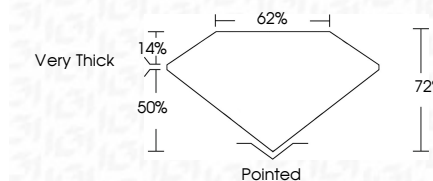

ELECTRONIC COPY

LG804643397
Report verification at igi.org

June 22, 2026
IGI Report Number **LG804643397**
Description **LABORATORY GROWN DIAMOND**
Shape and Cutting Style **CUT CORNERED
RECTANGULAR MODIFIED
BRILLIANT**
Measurements **9.02 X 6.97 X 5.02 MM**

GRADING RESULTS

Carat Weight **3.07 CARATS**
Color Grade **FANCY VIVID YELLOW**
Clarity Grade **VVS 2**

ADDITIONAL GRADING INFORMATION

Polish **EXCELLENT**
Symmetry **EXCELLENT**
Fluorescence **NONE**
Inscription(s) **IGI LG804643397**
Comments: This Laboratory Grown Diamond was created by Chemical Vapor Deposition (CVD) growth process.

June 22, 2026
IGI Report No. LG804643397
CUT CORNERED RECT. MODIFIED BRILLIANT
3.07 CARATS
9.02 X 6.97 X 5.02 MM
Carat Weight
Color Grade **FANCY VIVID YELLOW**
Clarity Grade **VVS 2**
Depth **72%**
Table **62%**
Girdle **Very Thick**
Culet **Pointed**
Polish **EXCELLENT**
Symmetry **EXCELLENT**
Fluorescence **NONE**
Inscription(s) **IGI LG804643397**
Comments: This Laboratory Grown Diamond was created by Chemical Vapor Deposition (CVD) growth process.

GRADING RESULTS

Carat Weight **3.07 CARATS**
Color Grade **FANCY VIVID YELLOW**
Clarity Grade **VVS 2**

ADDITIONAL GRADING INFORMATION

Polish **EXCELLENT**
Symmetry **EXCELLENT**
Fluorescence **NONE**
Inscription(s) **IGI LG804643397**