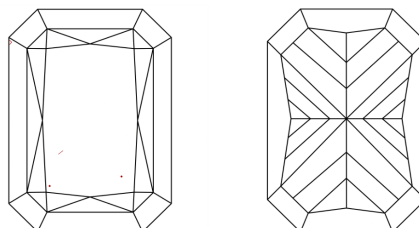

CLARITY CHARACTERISTICS

KEY TO SYMBOLS

Red symbols indicate internal characteristics.
Green symbols indicate external characteristics.