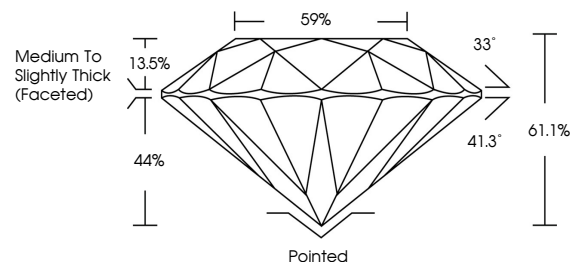

July 1, 2026
IGI Report No **LG804642746**
ROUND BRILLIANT
6.43 - 6.47 X 3.94 MM
1.00 CARAT
Color Grade **G**
Clarity Grade **VS 1**
Cut Grade **IDEAL**
Depth **61.1%**
Table **59%**
Girdle **Medium To Slightly Thick (Faceted)**
Culet **Pointed**
Polish **EXCELLENT**
Symmetry **EXCELLENT**
Fluorescence **NONE**
Inscription(s) **IGI LG804642746**
Comments: This Laboratory Grown Diamond was created by Chemical Vapor Deposition (CVD) growth process. Type IIa

LABORATORY GROWN DIAMOND REPORT

July 1, 2026
IGI Report Number **LG804642746**
Description **LABORATORY GROWN DIAMOND**
Shape and Cutting Style **ROUND BRILLIANT**
Measurements **6.43 - 6.47 X 3.94 MM**

GRADING RESULTS

Carat Weight **1.00 CARAT**
Color Grade **G**
Clarity Grade **VS 1**
Cut Grade **IDEAL**

ADDITIONAL GRADING INFORMATION

Polish **EXCELLENT**
Symmetry **EXCELLENT**
Fluorescence **NONE**
Inscription(s) **IGI LG804642746**

Comments: This Laboratory Grown Diamond was created by Chemical Vapor Deposition (CVD) growth process. Type IIa

PROPORTIONS

CLARITY CHARACTERISTICS

KEY TO SYMBOLS

Red symbols indicate internal characteristics.
Green symbols indicate external characteristics.