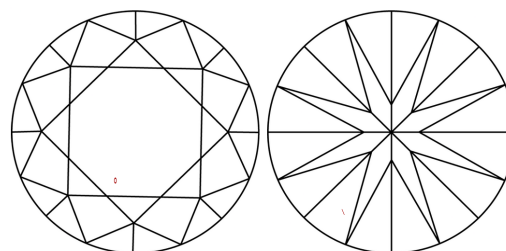

CLARITY CHARACTERISTICS

KEY TO SYMBOLS

Red symbols indicate internal characteristics.
Green symbols indicate external characteristics.