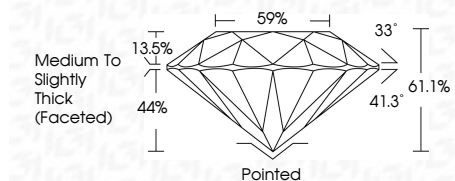

ELECTRONIC COPY

LG804642746
Report verification at igi.org

July 1, 2026
IGI Report Number **LG804642746**
Description **LABORATORY GROWN DIAMOND**
Shape and Cutting Style **ROUND BRILLIANT**
Measurements **6.43 - 6.47 X 3.94 MM**

GRADING RESULTS

Carat Weight **1.00 CARAT**
Color Grade **G**
Clarity Grade **VS 1**
Cut Grade **IDEAL**

ADDITIONAL GRADING INFORMATION

Polish **EXCELLENT**
Symmetry **EXCELLENT**
Fluorescence **NONE**
Inscription(s) **IGI LG804642746**
Comments: This Laboratory Grown Diamond was created by Chemical Vapor Deposition (CVD) growth process. Type IIa

July 1, 2026
IGI Report No **LG804642746**
ROUND BRILLIANT
6.43 - 6.47 X 3.94 MM
1.00 CARAT
Color Grade **G**
Clarity Grade **VS 1**
Cut Grade **IDEAL**
Depth **61.1%**
Table **59%**
Girdle **Medium To Slightly Thick (Faceted)**
Culet **Pointed**
Polish **EXCELLENT**
Symmetry **EXCELLENT**
Fluorescence **NONE**
Inscription(s) **IGI LG804642746**
Comments: This Laboratory Grown Diamond was created by Chemical Vapor Deposition (CVD) growth process. Type IIa

LABORATORY GROWN DIAMOND REPORT

July 1, 2026
IGI Report Number **LG804642746**
Description **LABORATORY GROWN DIAMOND**
Shape and Cutting Style **ROUND BRILLIANT**
Measurements **6.43 - 6.47 X 3.94 MM**