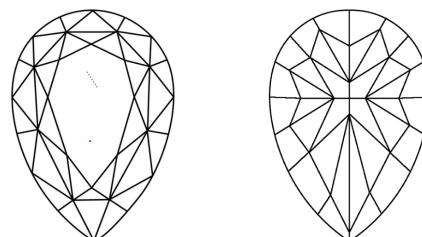

GRADING RESULTS
Carat Weight **7.51 CARATS**
Color Grade **LIGHT PINKISH BROWN**
Clarity Grade **VVS 2**

ADDITIONAL GRADING INFORMATION
Polish **EXCELLENT**
Symmetry **EXCELLENT**
Fluorescence **NONE**
Inscription(s) **IGI LG804641670**

Comments: This Laboratory Grown Diamond was created by Chemical Vapor Deposition (CVD) growth process. Type IIa

PROPORTIONS

Sample Image Used

CLARITY CHARACTERISTICS

KEY TO SYMBOLS

Red symbols indicate internal characteristics.
Green symbols indicate external characteristics.