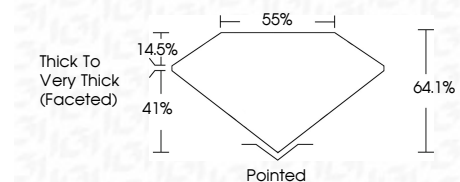

ELECTRONIC COPY

LG804641670
Report verification at igi.org

June 29, 2026
IGI Report Number **LG804641670**
Description **LABORATORY GROWN DIAMOND**
Shape and Cutting Style **PEAR MODIFIED BRILLIANT**
Measurements **15.35 X 10.00 X 6.41 MM**

GRADING RESULTS
Carat Weight **7.51 CARATS**
Color Grade **LIGHT PINKISH BROWN**
Clarity Grade **VVS 2**

ADDITIONAL GRADING INFORMATION
Polish **EXCELLENT**
Symmetry **EXCELLENT**
Fluorescence **NONE**
Inscription(s) **IGI LG804641670**
Comments: This Laboratory Grown Diamond was created by Chemical Vapor Deposition (CVD) growth process. Type IIa

GRADING RESULTS
Carat Weight **7.51 CARATS**
Color Grade **LIGHT PINKISH BROWN**
Clarity Grade **VVS 2**

ADDITIONAL GRADING INFORMATION
Polish **EXCELLENT**
Symmetry **EXCELLENT**
Fluorescence **NONE**
Inscription(s) **IGI LG804641670**