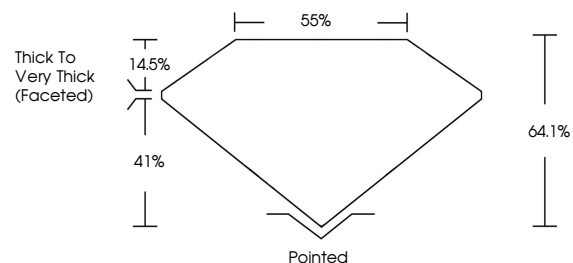

PROPORTIONS