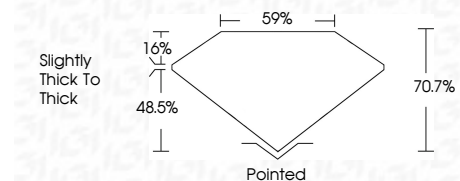

ELECTRONIC COPY

LG804640684
Report verification at igi.org

June 26, 2026
IGI Report Number **LG804640684**
Description **LABORATORY GROWN DIAMOND**
Shape and Cutting Style **CUT CORNERED
RECTANGULAR MODIFIED
BRILLIANT**
Measurements **8.65 X 6.65 X 4.70 MM**

GRADING RESULTS
Carat Weight **2.60 CARATS**
Color Grade **FANCY VIVID YELLOW**
Clarity Grade **VVS 2**

ADDITIONAL GRADING INFORMATION
Polish **EXCELLENT**
Symmetry **EXCELLENT**
Fluorescence **NONE**
Inscription(s) **IGI LG804640684**
Comments: This Laboratory Grown Diamond was created by Chemical Vapor Deposition (CVD) growth process.

June 26, 2026
IGI Report No. **LG804640684**
CUT CORNERED RECT. MODIFIED BRILLIANT
8.65 X 6.65 X 4.70 MM
2.60 CARATS
Carat Weight
Color Grade **FANCY VIVID YELLOW**
Clarity Grade **VVS 2**
Depth **70.7%**
Table **48.5%**
Girdle **Slightly thick to thick**
Culet **Pointed**
Polish **EXCELLENT**
Symmetry **EXCELLENT**
Fluorescence **NONE**
Inscription(s) **IGI LG804640684**
Comments: This Laboratory Grown Diamond was created by Chemical Vapor Deposition (CVD) growth process.

GRADING RESULTS
Carat Weight **2.60 CARATS**
Color Grade **FANCY VIVID YELLOW**
Clarity Grade **VVS 2**

ADDITIONAL GRADING INFORMATION
Polish **EXCELLENT**
Symmetry **EXCELLENT**
Fluorescence **NONE**
Inscription(s) **IGI LG804640684**