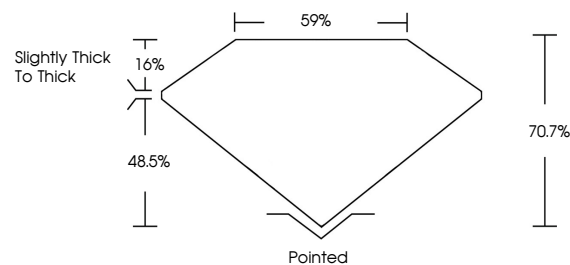

PROPORTIONS