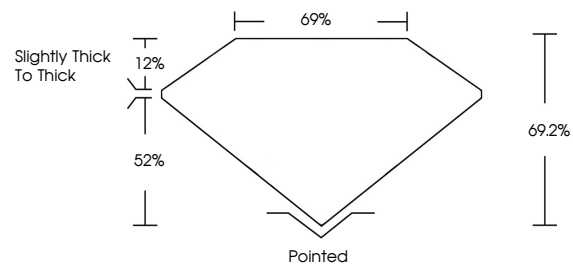

Measurements **8.73 X 6.24 X 4.32 MM**

GRADING RESULTS

Carat Weight **2.04 CARATS**
Color Grade **E**
Clarity Grade **VVS 2**

ADDITIONAL GRADING INFORMATION

Polish **EXCELLENT**
Symmetry **EXCELLENT**
Fluorescence **NONE**
Inscription(s) **IGI LG804636538**
Comments: This Laboratory Grown Diamond was created by Chemical Vapor Deposition (CVD) growth process. Type IIa

June 16, 2026
IGI Report No **LG804636538**
CUT CORNERED RECT. MODIFIED BRILLIANT
8.73 X 6.24 X 4.32 MM
Carat Weight **2.04 CARATS**
Color Grade **E**
Clarity Grade **VVS 2**
Depth **69.2%**
Table **52%**
Girdle **Slightly thick to thick**
Culet **Pointed**
Polish **EXCELLENT**
Symmetry **EXCELLENT**
Fluorescence **NONE**
Inscription(s) **IGI LG804636538**
Comments: This Laboratory Grown Diamond was created by Chemical Vapor Deposition (CVD) growth process. Type IIa

GRADING RESULTS

Carat Weight **2.04 CARATS**
Color Grade **E**
Clarity Grade **VVS 2**

ADDITIONAL GRADING INFORMATION

Polish **EXCELLENT**
Symmetry **EXCELLENT**
Fluorescence **NONE**
Inscription(s) **IGI LG804636538**

Comments: This Laboratory Grown Diamond was created by Chemical Vapor Deposition (CVD) growth process. Type IIa

PROPORTIONS

CLARITY CHARACTERISTICS

KEY TO SYMBOLS

Red symbols indicate internal characteristics.
Green symbols indicate external characteristics.