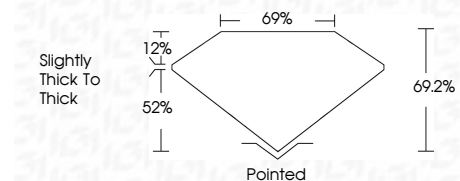

ELECTRONIC COPY

LG804636538
Report verification at igi.org

June 16, 2026
IGI Report Number **LG804636538**
Description **LABORATORY GROWN DIAMOND**
Shape and Cutting Style **CUT CORNERED
RECTANGULAR MODIFIED
BRILLIANT**

Measurements **8.73 X 6.24 X 4.32 MM**

GRADING RESULTS

Carat Weight **2.04 CARATS**
Color Grade **E**
Clarity Grade **VVS 2**

ADDITIONAL GRADING INFORMATION

Polish **EXCELLENT**
Symmetry **EXCELLENT**
Fluorescence **NONE**
Inscription(s) **IGI LG804636538**
Comments: This Laboratory Grown Diamond was created by Chemical Vapor Deposition (CVD) growth process. Type IIa

June 16, 2026
IGI Report No **LG804636538**
CUT CORNERED RECT. MODIFIED BRILLIANT
8.73 X 6.24 X 4.32 MM
Carat Weight **2.04 CARATS**
Color Grade **E**
Clarity Grade **VVS 2**
Depth **69.2%**
Table **52%**
Girdle **Slightly thick to thick**
Culet **Pointed**
Polish **EXCELLENT**
Symmetry **EXCELLENT**
Fluorescence **NONE**
Inscription(s) **IGI LG804636538**
Comments: This Laboratory Grown Diamond was created by Chemical Vapor Deposition (CVD) growth process. Type IIa

GRADING RESULTS

Carat Weight **2.04 CARATS**
Color Grade **E**
Clarity Grade **VVS 2**

ADDITIONAL GRADING INFORMATION

Polish **EXCELLENT**
Symmetry **EXCELLENT**
Fluorescence **NONE**
Inscription(s) **IGI LG804636538**