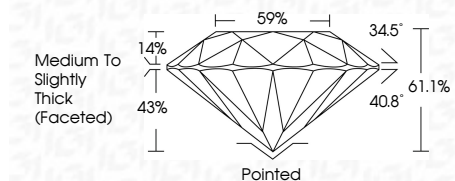

ELECTRONIC COPY

LG804636196
Report verification at igi.org

June 12, 2026
IGI Report Number **LG804636196**
Description **LABORATORY GROWN DIAMOND**
Shape and Cutting Style **ROUND BRILLIANT**
Measurements **8.16 - 8.19 X 4.99 MM**

GRADING RESULTS

Carat Weight **2.06 CARATS**
Color Grade **F**
Clarity Grade **VVS 1**
Cut Grade **IDEAL**

ADDITIONAL GRADING INFORMATION

Polish **EXCELLENT**
Symmetry **EXCELLENT**
Fluorescence **NONE**
Inscription(s) **IGI LG804636196**
Comments: This Laboratory Grown Diamond was created by Chemical Vapor Deposition (CVD) growth process. Type IIa

June 12, 2026
IGI Report No LG804636196
ROUND BRILLIANT
8.16 - 8.19 X 4.99 MM
2.06 CARATS
Color Grade **F**
Clarity Grade **VVS 1**
Cut Grade **IDEAL**
Depth **61.1%**
Table **59%**
Girdle **Medium To Slightly Thick (Faceted)**
Culet **Pointed**
Polish **EXCELLENT**
Symmetry **EXCELLENT**
Fluorescence **NONE**
Inscriptions(s) **IGI LG804636196**
Comments: This Laboratory Grown Diamond was created by Chemical Vapor Deposition (CVD) growth process. Type IIa

GRADING RESULTS

Carat Weight **2.06 CARATS**
Color Grade **F**
Clarity Grade **VVS 1**
Cut Grade **IDEAL**

ADDITIONAL GRADING INFORMATION

Polish **EXCELLENT**
Symmetry **EXCELLENT**
Fluorescence **NONE**
Inscription(s) **IGI LG804636196**