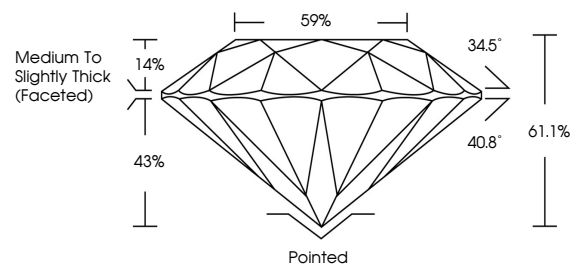

June 12, 2026
IGI Report No LG804636196
ROUND BRILLIANT
8.16 - 8.19 X 4.99 MM
2.06 CARATS
Color Grade **F**
Clarity Grade **VVS 1**
Cut Grade **IDEAL**
Depth **61.1%**
Table **59%**
Girdle **Medium To Slightly Thick (Faceted)**
Culet **Pointed**
Polish **EXCELLENT**
Symmetry **EXCELLENT**
Fluorescence **NONE**
Inscriptions(s) **IGI LG804636196**
Comments: This Laboratory Grown Diamond was created by Chemical Vapor Deposition (CVD) growth process. Type IIa

LABORATORY GROWN DIAMOND REPORT

June 12, 2026
IGI Report Number **LG804636196**
Description **LABORATORY GROWN DIAMOND**
Shape and Cutting Style **ROUND BRILLIANT**
Measurements **8.16 - 8.19 X 4.99 MM**

GRADING RESULTS

Carat Weight **2.06 CARATS**
Color Grade **F**
Clarity Grade **VVS 1**
Cut Grade **IDEAL**

ADDITIONAL GRADING INFORMATION

Polish **EXCELLENT**
Symmetry **EXCELLENT**
Fluorescence **NONE**
Inscription(s) **IGI LG804636196**

Comments: This Laboratory Grown Diamond was created by Chemical Vapor Deposition (CVD) growth process. Type IIa

PROPORTIONS

CLARITY CHARACTERISTICS

KEY TO SYMBOLS

Red symbols indicate internal characteristics.
Green symbols indicate external characteristics.