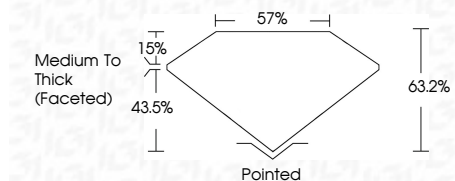

ELECTRONIC COPY

LG804624156
Report verification at igi.org

May 26, 2026
IGI Report Number **LG804624156**
Description **LABORATORY GROWN DIAMOND**
Shape and Cutting Style **PEAR BRILLIANT**
Measurements **8.53 X 5.68 X 3.59 MM**

GRADING RESULTS
Carat Weight **1.03 CARAT**
Color Grade **D**
Clarity Grade **VS 1**

ADDITIONAL GRADING INFORMATION
Polish **EXCELLENT**
Symmetry **EXCELLENT**
Fluorescence **NONE**
Inscription(s) **IGI LG804624156**
Comments: As Grown - No indication of post-growth treatment.
This Laboratory Grown Diamond was created by High Pressure High Temperature (HPHT) growth process.
Type II

May 26, 2026
IGI Report No. LG804624156
PEAR BRILLIANT
1.03 CARAT
D
8.53 X 5.68 X 3.59 MM
Carat Weight
Color Grade
Clarity Grade
Depth
Table
Girdle
Medium to Thick (Faceted)
Pointed
EXCELLENT
EXCELLENT
NONE
IGI LG804624156
Inscription(s)

Comments: As Grown - No indication of post-growth treatment.
This Laboratory Grown Diamond was created by High Pressure High Temperature (HPHT) growth process.
Type II

May 26, 2026
IGI Report Number **LG804624156**
Description **LABORATORY GROWN DIAMOND**
Shape and Cutting Style **PEAR BRILLIANT**
Measurements **8.53 X 5.68 X 3.59 MM**