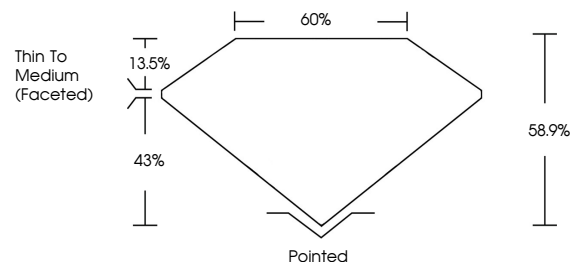

June 13, 2026
IGI Report No LG804619068
OVAL BRILLIANT
1.60 CARAT
D
9.92 X 6.59 X 3.88 MM
Carat Weight
Color Grade
Clarity Grade
Depth
Table
Girdle
Thin To Medium (Faceted)
60%
58.9%
43%
Pointed
EXCELLENT
EXCELLENT
NONE
IGI LG804619068
Inscription(s)

GRADING RESULTS

Carat Weight **1.60 CARAT**
Color Grade **D**
Clarity Grade **VVS 2**

ADDITIONAL GRADING INFORMATION

Polish **EXCELLENT**
Symmetry **EXCELLENT**
Fluorescence **NONE**
Inscription(s) **IGI LG804619068**

Comments: This Laboratory Grown Diamond was created by Chemical Vapor Deposition (CVD) growth process. Type IIa

PROPORTIONS

CLARITY CHARACTERISTICS

KEY TO SYMBOLS

Red symbols indicate internal characteristics.
Green symbols indicate external characteristics.