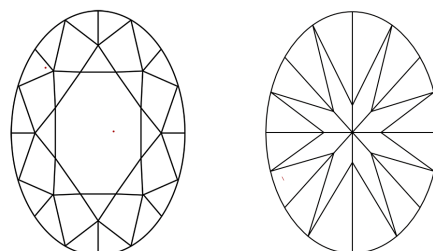

CLARITY CHARACTERISTICS

KEY TO SYMBOLS

Red symbols indicate internal characteristics.
Green symbols indicate external characteristics.

COLOR

D E F G H I J Faint Very Light Light

CLARITY

FL	IF	VVS¹⁻²	VS¹⁻²	SI¹⁻²	I¹⁻³
Flawless	Internally Flawless	Very Very Slightly Included	Very Slightly Included	Slightly Included	Included