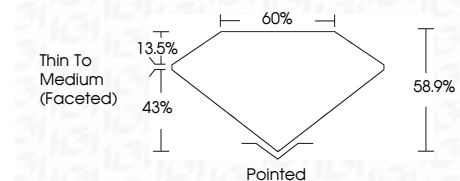

ELECTRONIC COPY

LG804619068
Report verification at igi.org

June 13, 2026
IGI Report Number **LG804619068**
Description **LABORATORY GROWN DIAMOND**
Shape and Cutting Style **OVAL BRILLIANT**
Measurements **9.92 X 6.59 X 3.88 MM**

GRADING RESULTS

Carat Weight **1.60 CARAT**
Color Grade **D**
Clarity Grade **VVS 2**

Sample Image Used

ADDITIONAL GRADING INFORMATION

Polish **EXCELLENT**
Symmetry **EXCELLENT**
Fluorescence **NONE**
Inscription(s) **IGI LG804619068**
Comments: This Laboratory Grown Diamond was created by Chemical Vapor Deposition (CVD) growth process. Type IIa

June 13, 2026
IGI Report No LG804619068
OVAL BRILLIANT
1.60 CARAT
D
9.92 X 6.59 X 3.88 MM
Carat Weight
Color Grade
Clarity Grade
Depth
Table
Girdle
Thin To Medium (Faceted)
60%
58.9%
43%
Pointed
EXCELLENT
EXCELLENT
NONE
IGI LG804619068
Inscription(s)

Comments: This Laboratory Grown Diamond was created by Chemical Vapor Deposition (CVD) growth process. Type IIa

LABORATORY GROWN DIAMOND REPORT

June 13, 2026
IGI Report Number **LG804619068**
Description **LABORATORY GROWN DIAMOND**
Shape and Cutting Style **OVAL BRILLIANT**
Measurements **9.92 X 6.59 X 3.88 MM**