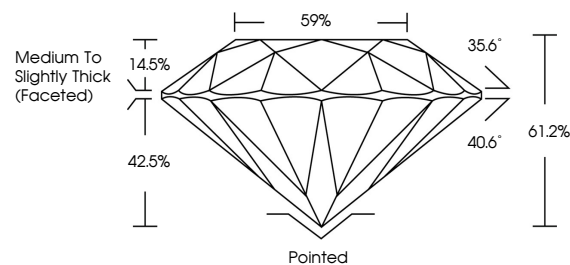

GRADING RESULTS

Carat Weight **2.06 CARATS**
Color Grade **F**
Clarity Grade **VS 2**
Cut Grade **IDEAL**

ADDITIONAL GRADING INFORMATION

Polish **EXCELLENT**
Symmetry **EXCELLENT**
Fluorescence **NONE**
Inscription(s) **IGI LG804618897**
Comments: This Laboratory Grown Diamond was created by Chemical Vapor Deposition (CVD) growth process. Type IIa

June 12, 2026
IGI Report No. LG804618897
ROUND BRILLIANT
8.13 - 8.18 X 4.99 MM
2.06 CARATS
Color Grade **F**
Clarity Grade **VS 2**
Cut Grade **IDEAL**
Depth **42.5%**
Table **59%**
Girdle **Medium To Slightly Thick (Faceted)**
Culet **Pointed**
Polish **EXCELLENT**
Symmetry **EXCELLENT**
Fluorescence **NONE**
Inscription(s) **IGI LG804618897**
Comments: This Laboratory Grown Diamond was created by Chemical Vapor Deposition (CVD) growth process. Type IIa

GRADING RESULTS

Carat Weight **2.06 CARATS**
Color Grade **F**
Clarity Grade **VS 2**
Cut Grade **IDEAL**

ADDITIONAL GRADING INFORMATION

Polish **EXCELLENT**
Symmetry **EXCELLENT**
Fluorescence **NONE**
Inscription(s) **IGI LG804618897**

Comments: This Laboratory Grown Diamond was created by Chemical Vapor Deposition (CVD) growth process. Type IIa

PROPORTIONS

CLARITY CHARACTERISTICS

KEY TO SYMBOLS

Red symbols indicate internal characteristics.
Green symbols indicate external characteristics.