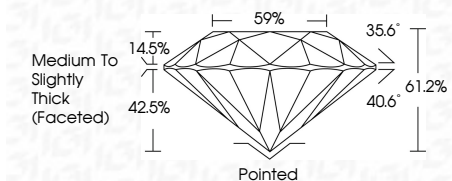

ELECTRONIC COPY

LG804618897
Report verification at igi.org

June 12, 2026
IGI Report Number **LG804618897**
Description **LABORATORY GROWN DIAMOND**
Shape and Cutting Style **ROUND BRILLIANT**
Measurements **8.13 - 8.18 X 4.99 MM**

GRADING RESULTS

Carat Weight **2.06 CARATS**
Color Grade **F**
Clarity Grade **VS 2**
Cut Grade **IDEAL**

ADDITIONAL GRADING INFORMATION

Polish **EXCELLENT**
Symmetry **EXCELLENT**
Fluorescence **NONE**
Inscription(s) **IGI LG804618897**
Comments: This Laboratory Grown Diamond was created by Chemical Vapor Deposition (CVD) growth process. Type IIa

June 12, 2026
IGI Report No. LG804618897
ROUND BRILLIANT
8.13 - 8.18 X 4.99 MM
2.06 CARATS
Color Grade **F**
Clarity Grade **VS 2**
Cut Grade **IDEAL**
Depth **42.5%**
Table **59%**
Girdle **Medium To Slightly Thick (Faceted)**
Culet **Pointed**
Polish **EXCELLENT**
Symmetry **EXCELLENT**
Fluorescence **NONE**
Inscription(s) **IGI LG804618897**
Comments: This Laboratory Grown Diamond was created by Chemical Vapor Deposition (CVD) growth process. Type IIa

GRADING RESULTS

Carat Weight **2.06 CARATS**
Color Grade **F**
Clarity Grade **VS 2**
Cut Grade **IDEAL**

ADDITIONAL GRADING INFORMATION

Polish **EXCELLENT**
Symmetry **EXCELLENT**
Fluorescence **NONE**
Inscription(s) **IGI LG804618897**