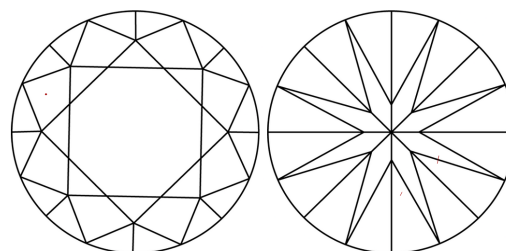

CLARITY CHARACTERISTICS

KEY TO SYMBOLS

Red symbols indicate internal characteristics.
Green symbols indicate external characteristics.