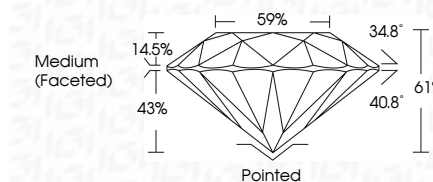

**ELECTRONIC COPY**

LG803682593  
Report verification at igi.org

May 26, 2026  
IGI Report Number **LG803682593**  
Description **LABORATORY GROWN DIAMOND**  
Shape and Cutting Style **ROUND BRILLIANT**  
Measurements **8.09 - 8.14 X 4.94 MM**

**GRADING RESULTS**

Carat Weight **2.00 CARATS**  
Color Grade **E**  
Clarity Grade **VS 1**  
Cut Grade **IDEAL**

**ADDITIONAL GRADING INFORMATION**

Polish **EXCELLENT**  
Symmetry **EXCELLENT**  
Fluorescence **NONE**  
Inscription(s) **IGI LG803682593**  
Comments: This Laboratory Grown Diamond was created by Chemical Vapor Deposition (CVD) growth process. Type IIa

May 26, 2026  
IGI Report No. LG803682593  
**ROUND BRILLIANT**  
2.00 CARATS  
E  
8.09 - 8.14 X 4.94 MM  
Carat Weight  
Color Grade  
Clarity Grade  
Cut Grade  
Depth  
Table  
Girdle  
Medium (Faceted)  
Pointed  
EXCELLENT  
EXCELLENT  
NONE  
NONE  
IGI LG803682593  
Comments: This Laboratory Grown Diamond was created by Chemical Vapor Deposition (CVD) growth process. Type IIa

May 26, 2026  
IGI Report Number **LG803682593**  
Description **LABORATORY GROWN DIAMOND**  
Shape and Cutting Style **ROUND BRILLIANT**  
Measurements **8.09 - 8.14 X 4.94 MM**

**GRADING RESULTS**

Carat Weight **2.00 CARATS**  
Color Grade **E**  
Clarity Grade **VS 1**  
Cut Grade **IDEAL**