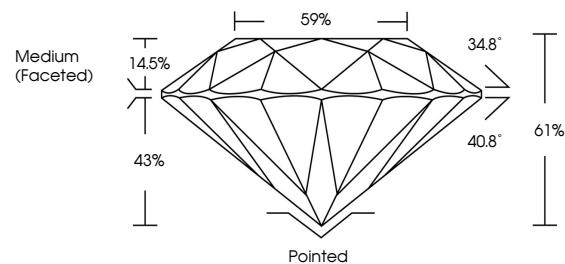

**GRADING RESULTS**

Carat Weight **2.00 CARATS**  
Color Grade **E**  
Clarity Grade **VS 1**  
Cut Grade **IDEAL**

**ADDITIONAL GRADING INFORMATION**

Polish **EXCELLENT**  
Symmetry **EXCELLENT**  
Fluorescence **NONE**  
Inscription(s) **IGI LG803682593**  
Comments: This Laboratory Grown Diamond was created by Chemical Vapor Deposition (CVD) growth process. Type IIa

May 26, 2026  
IGI Report No. LG803682593  
**ROUND BRILLIANT**  
2.00 CARATS  
E  
8.09 - 8.14 X 4.94 MM  
Carat Weight  
Color Grade  
Clarity Grade  
Cut Grade  
Depth  
Table  
Girdle  
Medium (Faceted)  
Pointed  
EXCELLENT  
EXCELLENT  
NONE  
NONE  
IGI LG803682593  
Comments: This Laboratory Grown Diamond was created by Chemical Vapor Deposition (CVD) growth process. Type IIa

May 26, 2026  
IGI Report Number **LG803682593**  
Description **LABORATORY GROWN DIAMOND**  
Shape and Cutting Style **ROUND BRILLIANT**  
Measurements **8.09 - 8.14 X 4.94 MM**

**GRADING RESULTS**

Carat Weight **2.00 CARATS**  
Color Grade **E**  
Clarity Grade **VS 1**  
Cut Grade **IDEAL**

**PROPORTIONS**

**CLARITY CHARACTERISTICS**

**KEY TO SYMBOLS**

Red symbols indicate internal characteristics.  
Green symbols indicate external characteristics.

Sample Image Used

**COLOR**

D E F G H I J Faint Very Light Light