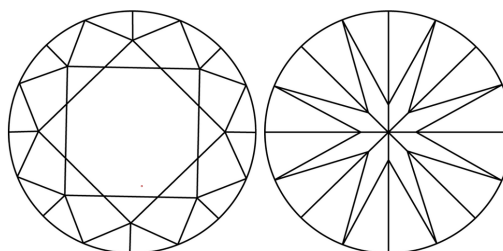

CLARITY CHARACTERISTICS

KEY TO SYMBOLS

Red symbols indicate internal characteristics.
Green symbols indicate external characteristics.