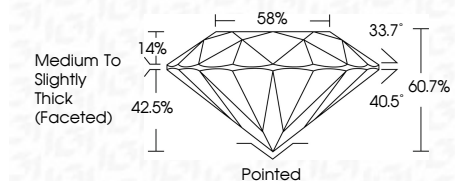

ELECTRONIC COPY

LG803671482
Report verification at igi.org

May 27, 2026
IGI Report Number **LG803671482**
Description **LABORATORY GROWN DIAMOND**
Shape and Cutting Style **ROUND BRILLIANT**
Measurements **8.75 - 8.81 X 5.33 MM**

GRADING RESULTS

Carat Weight **2.53 CARATS**
Color Grade **F**
Clarity Grade **VVS 2**
Cut Grade **IDEAL**

ADDITIONAL GRADING INFORMATION

Polish **EXCELLENT**
Symmetry **EXCELLENT**
Fluorescence **NONE**
Inscription(s) **IGI LG803671482**
Comments: This Laboratory Grown Diamond was created by Chemical Vapor Deposition (CVD) growth process. Type IIa

May 27, 2026
IGI Report No. LG803671482
ROUND BRILLIANT
8.75 - 8.81 X 5.33 MM
2.53 CARATS
Color Grade **F**
Clarity Grade **VVS 2**
Cut Grade **IDEAL**
Depth **60.7%**
Table **14%**
Girdle **Medium To Slightly Thick (Faceted)**
Culet **Pointed**
Polish **EXCELLENT**
Symmetry **EXCELLENT**
Fluorescence **NONE**
Inscription(s) **IGI LG803671482**
Comments: This Laboratory Grown Diamond was created by Chemical Vapor Deposition (CVD) growth process. Type IIa

GRADING RESULTS

Carat Weight **2.53 CARATS**
Color Grade **F**
Clarity Grade **VVS 2**
Cut Grade **IDEAL**

ADDITIONAL GRADING INFORMATION

Polish **EXCELLENT**
Symmetry **EXCELLENT**
Fluorescence **NONE**
Inscription(s) **IGI LG803671482**