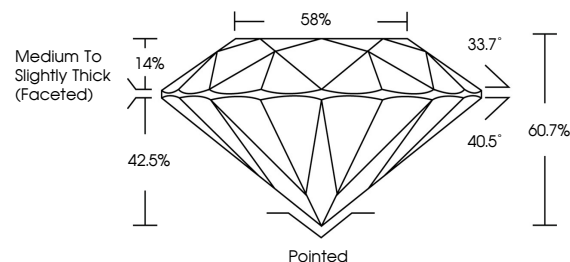

GRADING RESULTS

Carat Weight **2.53 CARATS**
Color Grade **F**
Clarity Grade **VVS 2**
Cut Grade **IDEAL**

ADDITIONAL GRADING INFORMATION

Polish **EXCELLENT**
Symmetry **EXCELLENT**
Fluorescence **NONE**
Inscription(s) **IGI LG803671482**
Comments: This Laboratory Grown Diamond was created by Chemical Vapor Deposition (CVD) growth process. Type IIa

May 27, 2026
IGI Report No. LG803671482
ROUND BRILLIANT
8.75 - 8.81 X 5.33 MM
2.53 CARATS
Color Grade **F**
Clarity Grade **VVS 2**
Cut Grade **IDEAL**
Depth **60.7%**
Table **14%**
Girdle **Medium To Slightly Thick (Faceted)**
Culet **Pointed**
Polish **EXCELLENT**
Symmetry **EXCELLENT**
Fluorescence **NONE**
Inscription(s) **IGI LG803671482**
Comments: This Laboratory Grown Diamond was created by Chemical Vapor Deposition (CVD) growth process. Type IIa

GRADING RESULTS

Carat Weight **2.53 CARATS**
Color Grade **F**
Clarity Grade **VVS 2**
Cut Grade **IDEAL**

ADDITIONAL GRADING INFORMATION

Polish **EXCELLENT**
Symmetry **EXCELLENT**
Fluorescence **NONE**
Inscription(s) **IGI LG803671482**

Comments: This Laboratory Grown Diamond was created by Chemical Vapor Deposition (CVD) growth process. Type IIa

PROPORTIONS

CLARITY CHARACTERISTICS

KEY TO SYMBOLS

Red symbols indicate internal characteristics.
Green symbols indicate external characteristics.