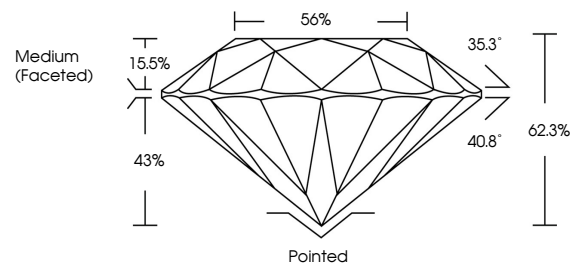

May 21, 2026
IGI Report No. **LG803655683**
ROUND BRILLIANT
8.14 - 8.17 X 5.08 MM
Carat Weight **2.07 CARATS**
Color Grade **D**
Clarity Grade **VS 1**
Cut Grade **IDEAL**
Depth **62.3%**
Table **56%**
Girdle **Medium (Faceted)**
Culet **Pointed**
Polish **EXCELLENT**
Symmetry **EXCELLENT**
Fluorescence **NONE**
Inscription(s) **IGI LG803655683**
Comments: This Laboratory Grown Diamond was created by Chemical Vapor Deposition (CVD) growth process. Type IIa

GRADING RESULTS

Carat Weight **2.07 CARATS**
Color Grade **D**
Clarity Grade **VS 1**
Cut Grade **IDEAL**

ADDITIONAL GRADING INFORMATION

Polish **EXCELLENT**
Symmetry **EXCELLENT**
Fluorescence **NONE**
Inscription(s) **IGI LG803655683**

Comments: This Laboratory Grown Diamond was created by Chemical Vapor Deposition (CVD) growth process. Type IIa

PROPORTIONS

CLARITY CHARACTERISTICS

KEY TO SYMBOLS

Red symbols indicate internal characteristics.
Green symbols indicate external characteristics.

Sample Image Used

COLOR

D E F G H I J Faint Very Light Light

CLARITY

FL	IF	VS ¹⁻²	VS ¹⁻²	SI ¹⁻²	I ¹⁻³
Flawless	Internally Flawless	Very Very Slightly Included	Very Slightly Included	Slightly Included	Included