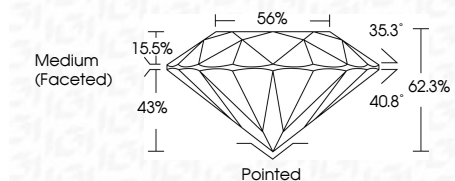

ELECTRONIC COPY

LG803655683
Report verification at igi.org

May 21, 2026
IGI Report Number **LG803655683**
Description **LABORATORY GROWN DIAMOND**
Shape and Cutting Style **ROUND BRILLIANT**
Measurements **8.14 - 8.17 X 5.08 MM**

GRADING RESULTS

Carat Weight **2.07 CARATS**
Color Grade **D**
Clarity Grade **VS 1**
Cut Grade **IDEAL**

ADDITIONAL GRADING INFORMATION

Polish **EXCELLENT**
Symmetry **EXCELLENT**
Fluorescence **NONE**
Inscription(s) **IGI LG803655683**
Comments: This Laboratory Grown Diamond was created by Chemical Vapor Deposition (CVD) growth process. Type IIa

May 21, 2026
IGI Report No. **LG803655683**
ROUND BRILLIANT
8.14 - 8.17 X 5.08 MM
Carat Weight **2.07 CARATS**
Color Grade **D**
Clarity Grade **VS 1**
Cut Grade **IDEAL**
Depth **62.3%**
Table **56%**
Girdle **Medium (Faceted)**
Culet **Pointed**
Polish **EXCELLENT**
Symmetry **EXCELLENT**
Fluorescence **NONE**
Inscription(s) **IGI LG803655683**
Comments: This Laboratory Grown Diamond was created by Chemical Vapor Deposition (CVD) growth process. Type IIa

GRADING RESULTS

Carat Weight **2.07 CARATS**
Color Grade **D**
Clarity Grade **VS 1**
Cut Grade **IDEAL**

ADDITIONAL GRADING INFORMATION

Polish **EXCELLENT**
Symmetry **EXCELLENT**
Fluorescence **NONE**
Inscription(s) **IGI LG803655683**