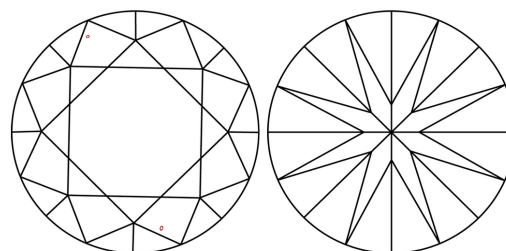

CLARITY CHARACTERISTICS

KEY TO SYMBOLS

Red symbols indicate internal characteristics.
Green symbols indicate external characteristics.