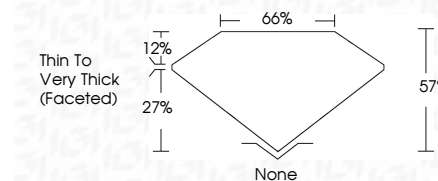

ELECTRONIC COPY

LG803651084
Report verification at igi.org

June 18, 2026
IGI Report Number **LG803651084**
Description **LABORATORY GROWN DIAMOND**
Shape and Cutting Style **HEART MODIFIED BRILLIANT**
Measurements **6.41 X 6.61 X 3.77 MM**

GRADING RESULTS

Carat Weight **1.12 CARAT**
Color Grade **FANCY VIVID GREEN**
Clarity Grade **VVS 2**

ADDITIONAL GRADING INFORMATION

Polish **VERY GOOD**
Symmetry **GOOD**
Fluorescence **NONE**
Inscription(s) **IGI LG803651084**
Comments: This Laboratory Grown Diamond was created by Chemical Vapor Deposition (CVD) growth process. Indications of post-growth treatment.

June 18, 2026
IGI Report No LG803651084
HEART MODIFIED BRILLIANT
6.41 X 6.61 X 3.77 MM
1.12 CARAT
Carat Weight
Color Grade **FANCY VIVID GREEN**
Clarity Grade **VVS 2**
Depth **57%**
Table **12%**
Girdle **None**
Culet **None**
Polish **VERY GOOD**
Symmetry **GOOD**
Fluorescence **NONE**
Inscription(s) **IGI LG803651084**