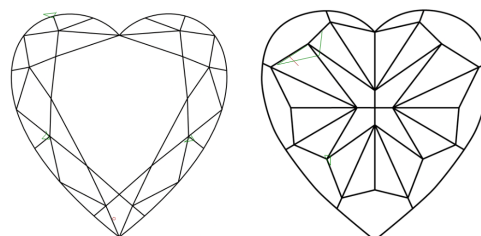

CLARITY CHARACTERISTICS

KEY TO SYMBOLS

Red symbols indicate internal characteristics.
Green symbols indicate external characteristics.

COLOR

D E F G H I J Faint Very Light Light

CLARITY

FL	IF	VVS¹⁻²	VS¹⁻²	SI¹⁻²	I¹⁻³
Flawless	Internally Flawless	Very Very Slightly Included	Very Slightly Included	Slightly Included	Included