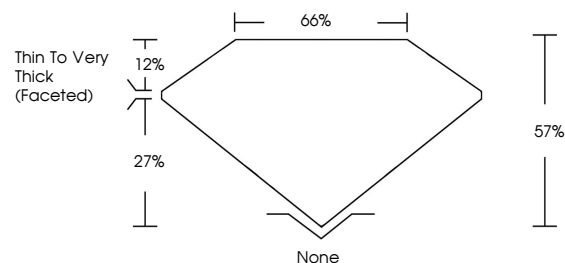

PROPORTIONS