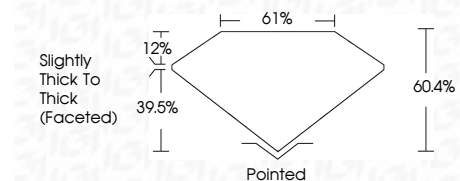

ELECTRONIC COPY

LG803650407
Report verification at igi.org

June 18, 2026
IGI Report Number **LG803650407**
Description **LABORATORY GROWN DIAMOND**
Shape and Cutting Style **PEAR MODIFIED BRILLIANT**
Measurements **12.37 X 7.65 X 4.62 MM**

GRADING RESULTS
Carat Weight **3.01 CARATS**
Color Grade **FANCY INTENSE PINK**
Clarity Grade **VS 1**

ADDITIONAL GRADING INFORMATION
Polish **EXCELLENT**
Symmetry **EXCELLENT**
Fluorescence **SLIGHT**
Inscription(s) **IGI LG803650407**
Comments: This Laboratory Grown Diamond was created by Chemical Vapor Deposition (CVD) growth process. Indications of post-growth treatment.

June 18, 2026
IGI Report No. **LG803650407**
PEAR MODIFIED BRILLIANT
12.37 X 7.65 X 4.62 MM
3.01 CARATS
FANCY INTENSE PINK
VS 1
60.4%
61%
Slightly Thick To Thick (Faceted)
Pointed
EXCELLENT
EXCELLENT
SLIGHT
IGI LG803650407
Comments: This Laboratory Grown Diamond was created by Chemical Vapor Deposition (CVD) growth process. Indications of post-growth treatment.

GRADING RESULTS
Carat Weight **3.01 CARATS**
Color Grade **FANCY INTENSE PINK**
Clarity Grade **VS 1**

ADDITIONAL GRADING INFORMATION
Polish **EXCELLENT**
Symmetry **EXCELLENT**
Fluorescence **SLIGHT**
Inscription(s) **IGI LG803650407**