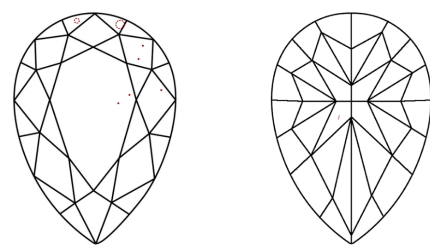

CLARITY CHARACTERISTICS

KEY TO SYMBOLS
Red symbols indicate internal characteristics.
Green symbols indicate external characteristics.