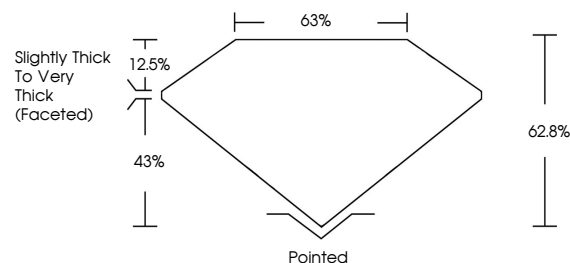

PROPORTIONS