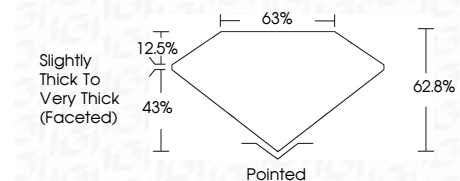

ELECTRONIC COPY

LG803647805
Report verification at igi.org

June 12, 2026
IGI Report Number **LG803647805**
Description **LABORATORY GROWN DIAMOND**

Shape and Cutting Style **PEAR MODIFIED BRILLIANT**
Measurements **12.03 X 7.53 X 4.73 MM**

GRADING RESULTS
Carat Weight **3.02 CARATS**
Color Grade **FANCY VIVID PINK**
Clarity Grade **VVS 2**

ADDITIONAL GRADING INFORMATION
Polish **EXCELLENT**
Symmetry **EXCELLENT**
Fluorescence **SLIGHT**
Inscription(s) **IGI LG803647805**
Comments: This Laboratory Grown Diamond was created by Chemical Vapor Deposition (CVD) growth process. Indications of post-growth treatment.

June 12, 2026
IGI Report No. **LG803647805**
PEAR MODIFIED BRILLIANT
Carat Weight **3.02 CARATS**
Color Grade **FANCY VIVID PINK**
Clarity Grade **VVS 2**
Depth **43%**
Table **12.5%**
Girdle **Slightly Thick To Very Thick (Faceted)**
Culet **Pointed**
Polish **EXCELLENT**
Symmetry **EXCELLENT**
Fluorescence **SLIGHT**
Inscription(s) **IGI LG803647805**
Comments: This Laboratory Grown Diamond was created by Chemical Vapor Deposition (CVD) growth process. Indications of post-growth treatment.

June 12, 2026
IGI Report Number **LG803647805**
Description **LABORATORY GROWN DIAMOND**
Shape and Cutting Style **PEAR MODIFIED BRILLIANT**
Measurements **12.03 X 7.53 X 4.73 MM**

GRADING RESULTS
Carat Weight **3.02 CARATS**
Color Grade **FANCY VIVID PINK**
Clarity Grade **VVS 2**