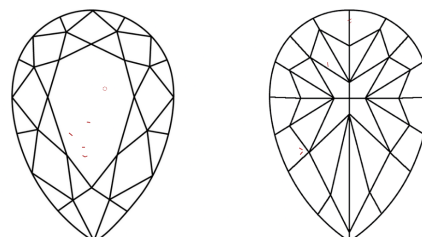

June 12, 2026
IGI Report Number **LG803647805**
Description **LABORATORY GROWN DIAMOND**
Shape and Cutting Style **PEAR MODIFIED BRILLIANT**
Measurements **12.03 X 7.53 X 4.73 MM**

GRADING RESULTS
Carat Weight **3.02 CARATS**
Color Grade **FANCY VIVID PINK**
Clarity Grade **VVS 2**

PROPORTIONS

Sample Image Used

CLARITY CHARACTERISTICS

KEY TO SYMBOLS

Red symbols indicate internal characteristics.
Green symbols indicate external characteristics.

COLOR

D E F G H I J Faint Very Light Light

CLARITY

FL	IF	VVS ¹⁻²	VS ¹⁻²	SI ¹⁻²	I ¹⁻³
Flawless	Internally Flawless	Very Very Slightly Included	Very Slightly Included	Slightly Included	Included