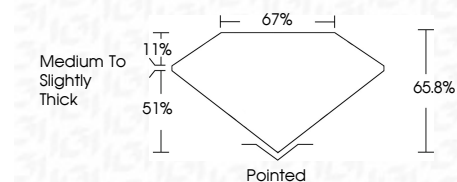

ELECTRONIC COPY

LG803647401
Report verification at igi.org

June 2, 2026
IGI Report Number **LG803647401**
Description **LABORATORY GROWN DIAMOND**
Shape and Cutting Style **CUT CORNERED
RECTANGULAR MODIFIED
BRILLIANT**
Measurements **10.88 X 6.91 X 4.55 MM**

GRADING RESULTS

Carat Weight **3.02 CARATS**
Color Grade **FANCY VIVID PINK**
Clarity Grade **VVS 2**

ADDITIONAL GRADING INFORMATION

Polish **EXCELLENT**
Symmetry **EXCELLENT**
Fluorescence **SLIGHT**
Inscription(s) **IGI LG803647401**
Comments: This Laboratory Grown Diamond was created by Chemical Vapor Deposition (CVD) growth process. Indications of post-growth treatment.

June 2, 2026
IGI Report No LG803647401
CUT CORNERED RECT. MODIFIED BRILLIANT
10.88 X 6.91 X 4.55 MM
3.02 CARATS
FANCY VIVID PINK
VVS 2
65.8%
67%
Medium to Slightly Thick
Pointed
EXCELLENT
EXCELLENT
SLIGHT
IGI LG803647401
Comments: This Laboratory Grown Diamond was created by Chemical Vapor Deposition (CVD) growth process. Indications of post-growth treatment.

GRADING RESULTS

Carat Weight **3.02 CARATS**
Color Grade **FANCY VIVID PINK**
Clarity Grade **VVS 2**

ADDITIONAL GRADING INFORMATION

Polish **EXCELLENT**
Symmetry **EXCELLENT**
Fluorescence **SLIGHT**
Inscription(s) **IGI LG803647401**