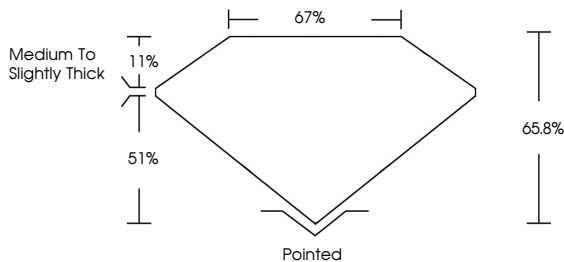

GRADING RESULTS

Carat Weight **3.02 CARATS**
Color Grade **FANCY VIVID PINK**
Clarity Grade **VVS 2**

ADDITIONAL GRADING INFORMATION

Polish **EXCELLENT**
Symmetry **EXCELLENT**
Fluorescence **SLIGHT**
Inscription(s) **IGI LG803647401**

Comments: This Laboratory Grown Diamond was created by Chemical Vapor Deposition (CVD) growth process. Indications of post-growth treatment.

PROPORTIONS

CLARITY CHARACTERISTICS

KEY TO SYMBOLS

Red symbols indicate internal characteristics.
Green symbols indicate external characteristics.