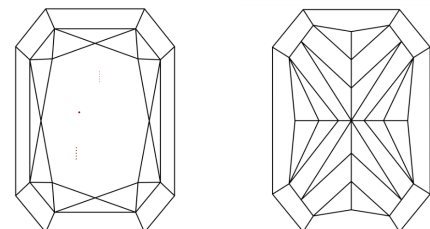

CLARITY CHARACTERISTICS

KEY TO SYMBOLS

Red symbols indicate internal characteristics.
Green symbols indicate external characteristics.