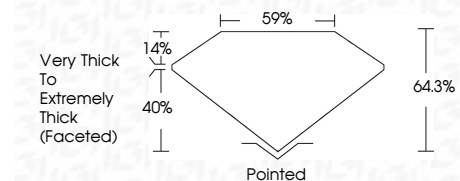

ELECTRONIC COPY

LG803647295
Report verification at igi.org

June 2, 2026
IGI Report Number **LG803647295**
Description **LABORATORY GROWN DIAMOND**
Shape and Cutting Style **OVAL MODIFIED BRILLIANT**
Measurements **10.93 X 7.51 X 4.83 MM**

GRADING RESULTS
Carat Weight **3.03 CARATS**
Color Grade **FANCY VIVID GREEN**
Clarity Grade **VS 2**

ADDITIONAL GRADING INFORMATION
Polish **EXCELLENT**
Symmetry **EXCELLENT**
Fluorescence **NONE**
Inscription(s) **IGI LG803647295**
Comments: This Laboratory Grown Diamond was created by Chemical Vapor Deposition (CVD) growth process. Indications of post-growth treatment.

GRADING RESULTS
Carat Weight **3.03 CARATS**
Color Grade **FANCY VIVID GREEN**
Clarity Grade **VS 2**

ADDITIONAL GRADING INFORMATION
Polish **EXCELLENT**
Symmetry **EXCELLENT**
Fluorescence **NONE**
Inscription(s) **IGI LG803647295**