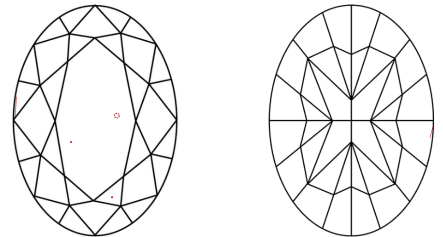

CLARITY CHARACTERISTICS

KEY TO SYMBOLS
Red symbols indicate internal characteristics.
Green symbols indicate external characteristics.