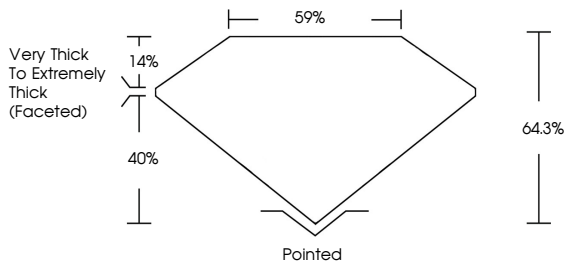

PROPORTIONS