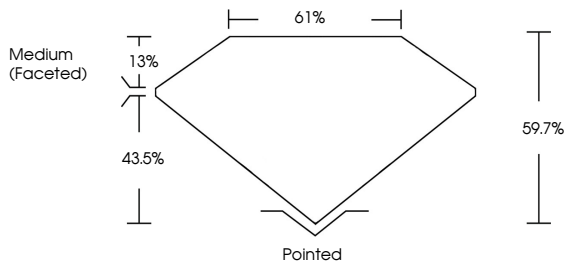

PROPORTIONS