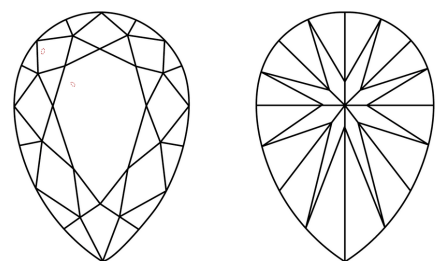

CLARITY CHARACTERISTICS

KEY TO SYMBOLS
Red symbols indicate internal characteristics.
Green symbols indicate external characteristics.