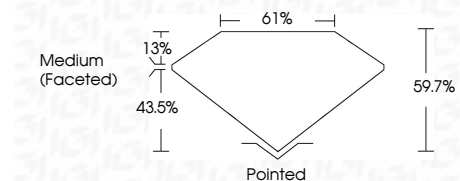

**ELECTRONIC COPY**

LG803633544  
Report verification at igi.org

May 19, 2026  
IGI Report Number **LG803633544**  
Description **LABORATORY GROWN DIAMOND**  
Shape and Cutting Style **PEAR BRILLIANT**  
Measurements **11.45 X 7.15 X 4.27 MM**

**GRADING RESULTS**  
Carat Weight **2.02 CARATS**  
Color Grade **E**  
Clarity Grade **VVS 2**

**ADDITIONAL GRADING INFORMATION**  
Polish **EXCELLENT**  
Symmetry **EXCELLENT**  
Fluorescence **NONE**  
Inscription(s) **IGI LG803633544**  
Comments: This Laboratory Grown Diamond was created by Chemical Vapor Deposition (CVD) growth process. Type IIa

May 19, 2026  
IGI Report No. LG803633544  
**PEAR BRILLIANT**  
11.45 X 7.15 X 4.27 MM  
2.02 CARATS  
E  
VVS 2  
59.7%  
61%  
Medium (Faceted)  
Pointed  
EXCELLENT  
EXCELLENT  
NONE  
IGI LG803633544  
Comments: This Laboratory Grown Diamond was created by Chemical Vapor Deposition (CVD) growth process. Type IIa

**GRADING RESULTS**  
Carat Weight **2.02 CARATS**  
Color Grade **E**  
Clarity Grade **VVS 2**

**ADDITIONAL GRADING INFORMATION**  
Polish **EXCELLENT**  
Symmetry **EXCELLENT**  
Fluorescence **NONE**  
Inscription(s) **IGI LG803633544**