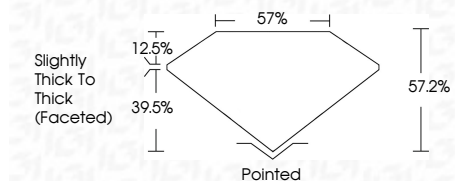

**ELECTRONIC COPY**

LG803628763  
Report verification at igi.org

June 1, 2026  
IGI Report Number **LG803628763**  
Description **LABORATORY GROWN DIAMOND**  
Shape and Cutting Style **PEAR BRILLIANT**  
Measurements **11.24 X 6.76 X 3.87 MM**

**GRADING RESULTS**  
Carat Weight **1.83 CARAT**  
Color Grade **E**  
Clarity Grade **VVS 2**

**ADDITIONAL GRADING INFORMATION**  
Polish **EXCELLENT**  
Symmetry **EXCELLENT**  
Fluorescence **NONE**  
Inscription(s) **IGI LG803628763**  
Comments: This Laboratory Grown Diamond was created by Chemical Vapor Deposition (CVD) growth process. Type IIa

June 1, 2026  
IGI Report No. **LG803628763**  
**PEAR BRILLIANT**  
11.24 X 6.76 X 3.87 MM  
1.83 CARAT  
Color Grade **E**  
Depth **39.5%**  
Table **12.5%**  
Girdle **Slightly Thick To Thick (Faceted)**  
Culet **Pointed**  
Polish **EXCELLENT**  
Symmetry **EXCELLENT**  
Fluorescence **NONE**  
Inscription(s) **IGI LG803628763**  
Comments: This Laboratory Grown Diamond was created by Chemical Vapor Deposition (CVD) growth process. Type IIa