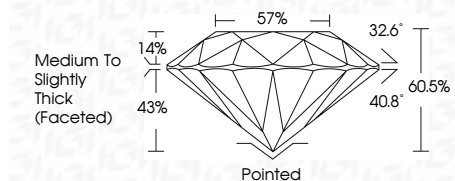

ELECTRONIC COPY

LG803628424
Report verification at igi.org

May 28, 2026
IGI Report Number **LG803628424**
Description **LABORATORY GROWN DIAMOND**
Shape and Cutting Style **ROUND BRILLIANT**
Measurements **6.63 - 6.70 X 4.03 MM**

GRADING RESULTS

Carat Weight **1.09 CARAT**
Color Grade **D**
Clarity Grade **VVS 2**
Cut Grade **IDEAL**

ADDITIONAL GRADING INFORMATION

Polish **EXCELLENT**
Symmetry **EXCELLENT**
Fluorescence **NONE**
Inscription(s) **(IGI) LG803628424**
Comments: This Laboratory Grown Diamond was created by Chemical Vapor Deposition (CVD) growth process. Type IIa

May 28, 2026
IGI Report No. LG803628424
ROUND BRILLIANT
6.63 - 6.70 X 4.03 MM
1.09 CARAT
Color Grade **D**
Clarity Grade **VVS 2**
Cut Grade **IDEAL**
Depth **60.5%**
Table **57%**
Girdle **Medium To Slightly Thick (Faceted)**
Culet **Pointed**
Polish **EXCELLENT**
Symmetry **EXCELLENT**
Fluorescence **NONE**
Inscription(s) **(IGI) LG803628424**
Comments: This Laboratory Grown Diamond was created by Chemical Vapor Deposition (CVD) growth process. Type IIa

LABORATORY GROWN DIAMOND REPORT

May 28, 2026
IGI Report Number **LG803628424**
Description **LABORATORY GROWN DIAMOND**
Shape and Cutting Style **ROUND BRILLIANT**
Measurements **6.63 - 6.70 X 4.03 MM**