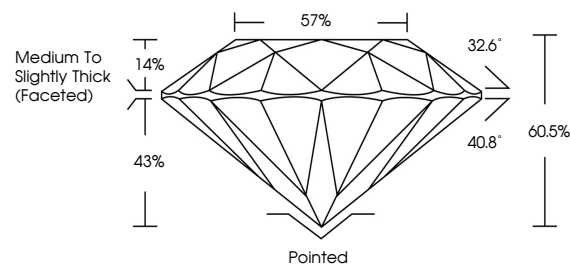

May 28, 2026
IGI Report No. LG803628424
ROUND BRILLIANT
6.63 - 6.70 X 4.03 MM
1.09 CARAT
Color Grade **D**
Clarity Grade **VVS 2**
Cut Grade **IDEAL**
Depth **60.5%**
Table **57%**
Girdle **Medium To Slightly Thick (Faceted)**
Culet **Pointed**
Polish **EXCELLENT**
Symmetry **EXCELLENT**
Fluorescence **NONE**
Inscription(s) **(IGI) LG803628424**
Comments: This Laboratory Grown Diamond was created by Chemical Vapor Deposition (CVD) growth process. Type IIa

LABORATORY GROWN DIAMOND REPORT

May 28, 2026
IGI Report Number **LG803628424**
Description **LABORATORY GROWN DIAMOND**
Shape and Cutting Style **ROUND BRILLIANT**
Measurements **6.63 - 6.70 X 4.03 MM**

GRADING RESULTS

Carat Weight **1.09 CARAT**
Color Grade **D**
Clarity Grade **VVS 2**
Cut Grade **IDEAL**

ADDITIONAL GRADING INFORMATION

Polish **EXCELLENT**
Symmetry **EXCELLENT**
Fluorescence **NONE**
Inscription(s) **(IGI) LG803628424**

Comments: This Laboratory Grown Diamond was created by Chemical Vapor Deposition (CVD) growth process. Type IIa

PROPORTIONS

CLARITY CHARACTERISTICS

KEY TO SYMBOLS

Red symbols indicate internal characteristics.
Green symbols indicate external characteristics.